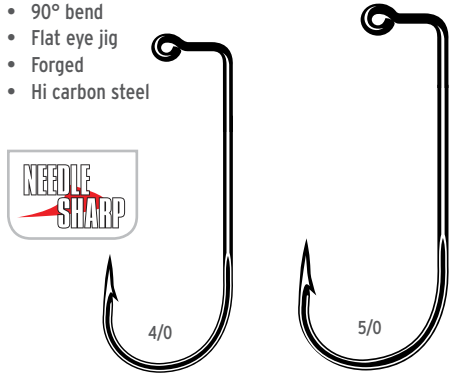

90 DEGREE 2X STRONG ROUND BEND JIG

NET PRICE PER THOUSAND
MINIMUM ORDER OF 1000 SAME STYLE AND SIZE

- Fits mold using Mustad 32746NP-32833
- 90° bend
- Flat eye jig
- Forged
- Hi carbon steel