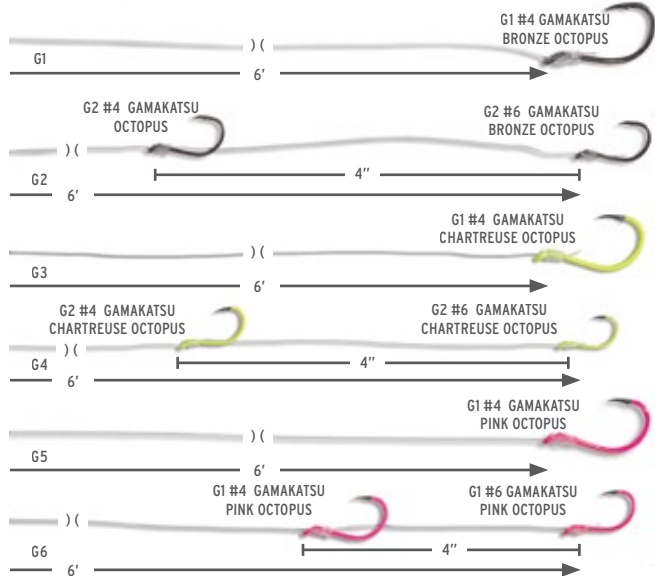

- 6' Snell using Gamakatsu Octopus/Walleye/Steelhead Hook

STYLE	HOOK SIZE	HOOK COLOR	TEST	PRICE	ORDER #
G1	4	BRONZE	10#	\$535.24	18-10-01
G2	4, 6	BRONZE	15#	\$914.15	18-15-01
G3	4	CHARTREUSE	10#	\$714.58	18-10-26
G4	4, 6	CHARTREUSE	15#	\$1182.88	18-15-26
G5	4	FL PINK	10#	\$714.58	18-10-27
G6	4, 6	FL PINK	15#	\$1182.88	18-15-27