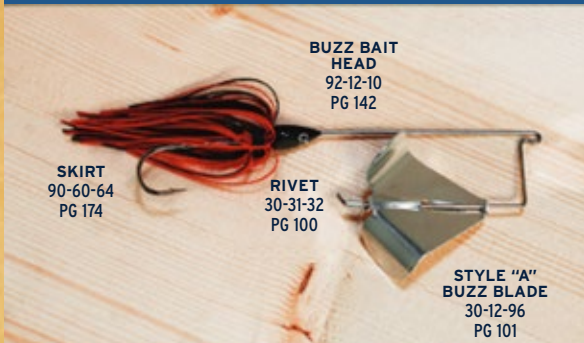

DON'T FORGET TO CHECK US OUT ONLINE

HOW TO VIDEOS: ATTACH A SPLIT RING <>> TIE A SNELLED HOOK <>> WALLEYE RIG
MAKE A SPINNER WITH A FULL DRESSED TREBLE <>> SPINNER BAIT <>> JIG SPINNER

ALSO AVAILABLE: RIG AND SPOON BUILDER <>> NEWLY ADDED FLY TYING VIDEOS <>> SHOP
CHECK OUT NEWLY ADDED PRODUCTS <>> AND SO MUCH MORE TO EXPLORE ONLINE AT

HAGENSFISH.COM

BUZZ BAIT