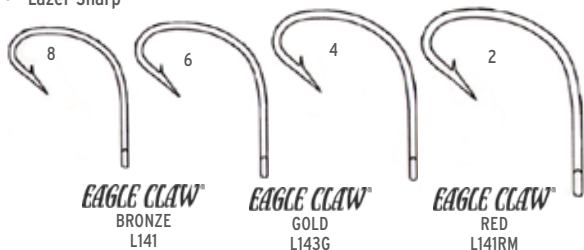

KAHLE HORIZONTAL HOOK

NET PRICE PER THOUSAND
MINIMUM ORDER OF 1000 SAME STYLE, SIZE AND COLOR

- Plain shank, ringed eye
- Lazer Sharp