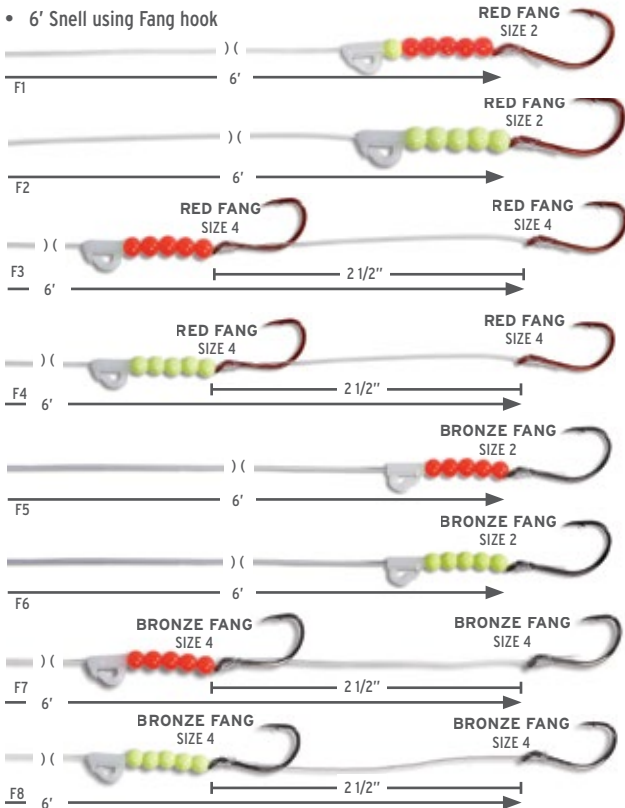

SNELLED HOOKS

QUICK CHANGE RIG

NET PRICE PER THOUSAND

- 6' Snell using Fang hook

STYLE	HOOK SIZE	HOOK COLOR	BEAD	TEST	PRICE	ORDER #
F1	2	RED	RED	14#	$424.14	15-15-06
F2	2	RED	CHART	14#	$424.14	15-15-07
F3	4, 4	RED	RED	14#	$497.14	15-15-08
F4	4, 4	RED	CHART	14#	$497.33	15-15-09
F5	2	BRONZE	RED	14#	$424.04	15-15-10
F6	2	BRONZE	CHART	14#	$424.04	15-15-11
F7	4, 4	BRONZE	RED	14#	$497.14	15-15-12
F8	4, 4	BRONZE	CHART	14#	$497.14	15-15-13