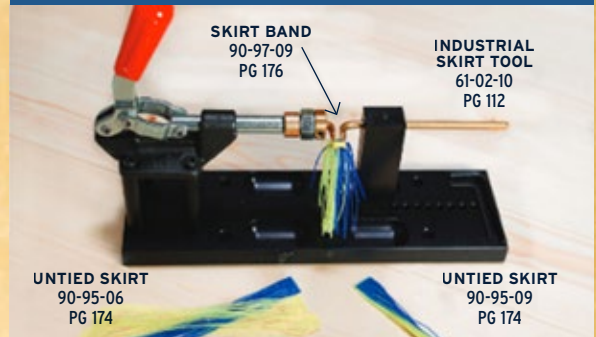

SKIRT USING TOOL & LAYERS