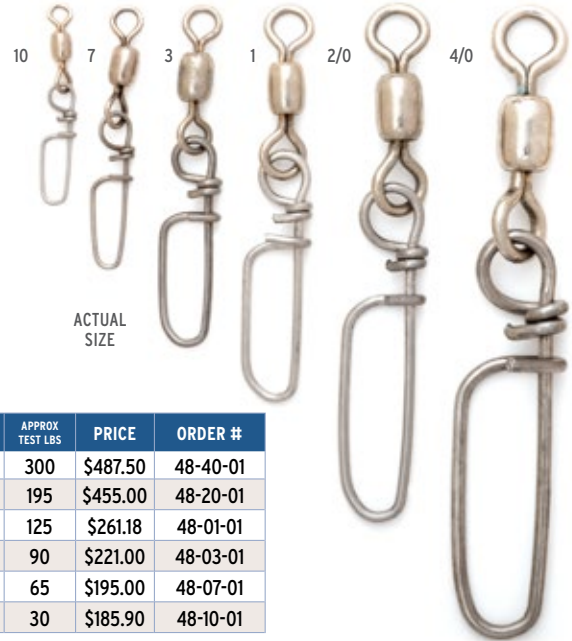

COASTLOCK SNAP SWIVELS

NET PRICE PER THOUSAND
MINIMUM ORDER OF 100

Nickel

SIZE	APPROX TEST LBS	PRICE	ORDER #
4/0	300	$487.50	48-40-01
2/0	195	$455.00	48-20-01
1	125	$261.18	48-01-01
3	90	$221.00	48-03-01
7	65	$195.00	48-07-01
10	30	$185.90	48-10-01

HAGEN'S BLACKENING PROCESS ON OUR SNAPS, SWIVELS AND CLEAVES DIFFERS FROM BLACK NICKEL. OUR PROCESS IS STILL VERY DURABLE BUT IT IS A FLAT BLACK COLOR. OUR BLACK COLOR IS NOT AS REFLECTIVE AS BLACK NICKEL PLATING.