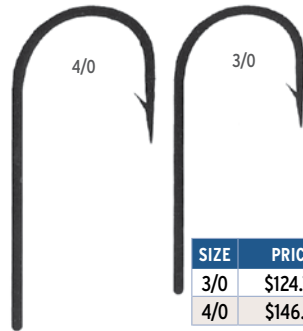

SIZE	PRICE	ORDER #
1	\$54.48	15-01-77
2	\$54.48	15-02-77

Mustad
BRONZE
77145

WIDE BEND SPINNER BAIT HOOK

NET PRICE PER THOUSAND
MINIMUM ORDER OF 1000 SAME STYLE AND SIZE

- Ultra point
- Chemically sharpened
- Special 3-stage tempering