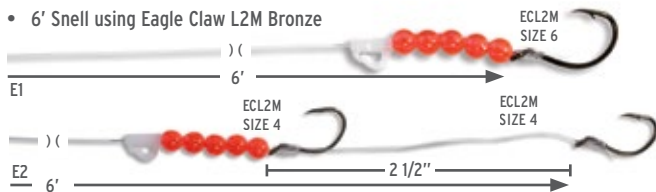

QUICK CHANGE RIG

NET PRICE PER THOUSAND

- 6' Snell using Eagle Claw L2M Bronze

STYLE	HOOK SIZE	HOOK COLOR	TEST	PRICE	ORDER #
E1	6	BRONZE	15#	$427.09	16-15-01
E2	4, 4	BRONZE	15#	$567.83	16-15-02

SNELLED HOOKS

NET PRICE PER THOUSAND
MINIMUM ORDER OF 100 SAME STYLE & SIZE

- 6' Snell using VMC 7199 Black Nickel