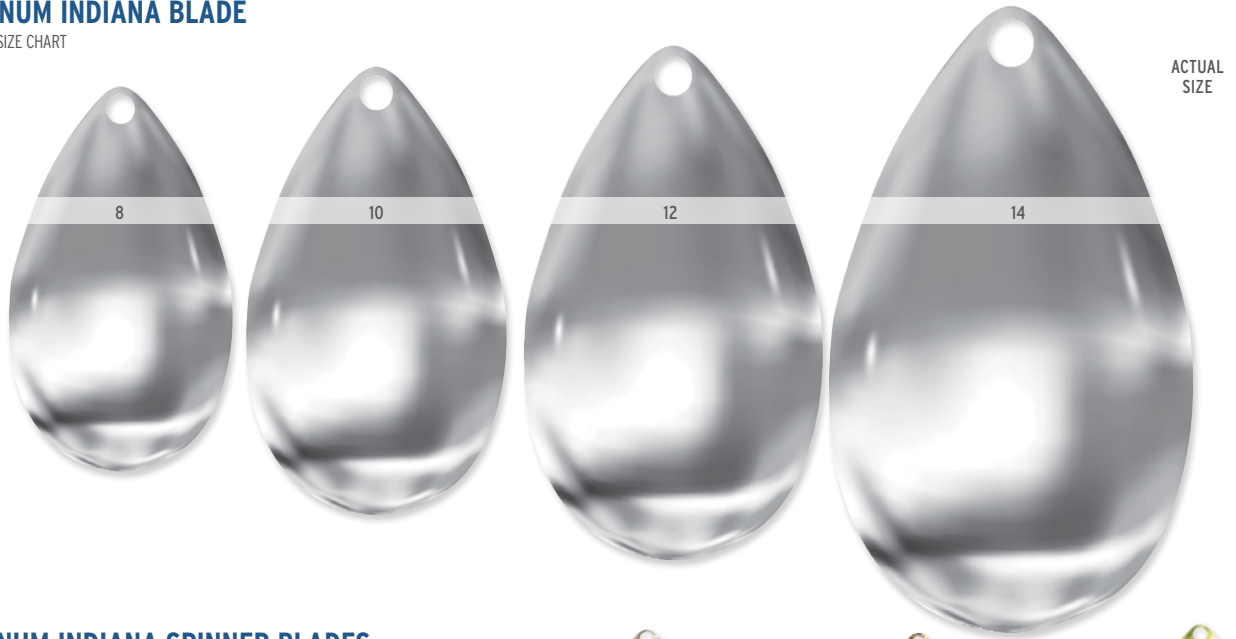

MAGNUM INDIANA BLADE

ACTUAL SIZE CHART

MAGNUM INDIANA SPINNER BLADES

NET PRICE PER THOUSAND
MINIMUM ORDER OF 500 SAME STYLE, SIZE AND COLOR

- Manufactured out of .025 and .045 steel material
- Other colors available by special order
- .025 material