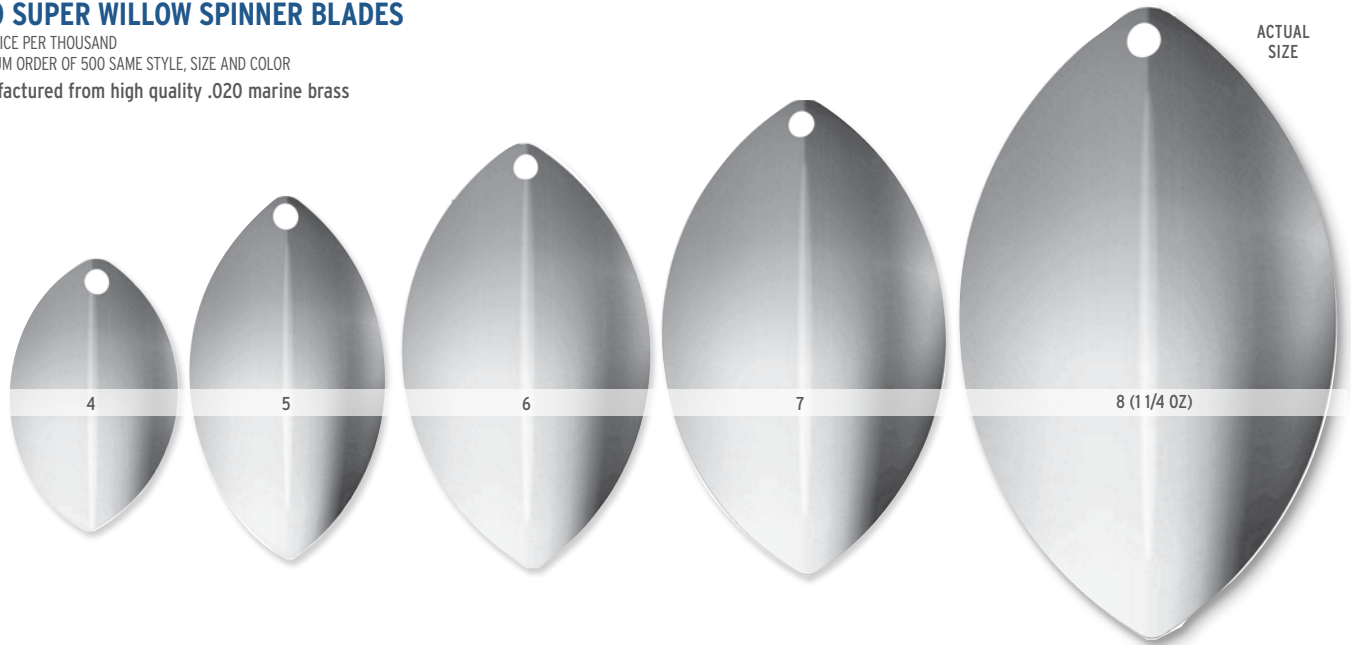

PRO SUPER WILLOW SPINNER BLADES

NET PRICE PER THOUSAND
MINIMUM ORDER OF 500 SAME STYLE, SIZE AND COLOR
Manufactured from high quality .020 marine brass

SIZE	PRICE	NICKEL	PRICE	HAMMERED NICKEL	PRICE	POLISHED BRASS	PRICE	POLISHED HAMMERED BRASS	PRICE	POLISHED BRASS LACQUERED
4	$357.77	01-04-96	$369.75	01-04-97	$155.34	01-04-86	$167.09	01-04-92	$232.91	01-04-88
5	$421.29	01-05-96	$432.49	01-05-97	$201.75	01-05-86	$213.14	01-05-92	$283.75	01-05-88
6	$611.81	01-06-96	$623.45	01-06-97	$283.04	01-06-86	$294.44	01-06-92	$372.81	01-06-88
7	$705.73	01-07-96	$717.38	01-07-97	$360.00	01-07-86	$371.42	01-07-92	$457.12	01-07-88
8	$1195.07	01-08-96	$1174.13	01-08-97	$684.21	01-08-86	$697.32	01-08-92	$812.25	01-08-88

SIZE	PRICE	HAMMERED BRASS LACQUERED	PRICE	GOLD	PRICE	HAMMERED GOLD	PRICE	SILVER LACQUERED	PRICE	HAMMERED SILVER LACQUERED
4	$261.76	01-04-94	$733.89	01-04-01	$752.10	01-04-02	$472.42	01-04-03	$486.99	01-04-04
5	$315.42	01-05-94	$878.27	01-05-01	$896.72	01-05-02	$579.56	01-05-03	$594.09	01-05-04
6	$385.28	01-06-94	$1352.25	01-06-01	$1369.08	01-06-02	$831.73	01-06-03	$846.68	01-06-04
7	$469.58	01-07-94	$1565.37	01-07-01	$1583.84	01-07-02	$1156.18	01-07-03	$1170.95	01-07-04
8	$763.73	01-08-94	$2142.05	01-08-01	$2161.92	01-08-02	$1562.52	01-08-03	$1577.79	01-08-04

PRO SUPER WILLOW SPOON BLADES

NET PRICE PER THOUSAND
MINIMUM ORDER OF 500 SAME STYLE, SIZE AND COLOR
• .045 marine brass
• High quality finishes include 24 karat gold and genuine silver

SIZE	PRICE	NICKEL	PRICE	HAMMERED NICKEL	PRICE	POLISHED BRASS	PRICE	POLISHED HAMMERED BRASS	PRICE	POLISHED BRASS LACQUERED	PRICE	HAMMERED BRASS LACQUERED	PRICE	GOLD	PRICE	HAMMERED GOLD
4	$526.04	01-14-96	$537.01	01-14-97	$323.70	01-14-86	$367.10	01-14-92	$580.53	01-14-88	$429.86	01-14-94	$983.85	01-14-01	$1002.32	01-14-02
5	$636.78	01-15-96	$647.83	01-15-97	$417.50	01-15-86	$469.63	01-15-92	$645.61	01-15-88	$532.45	01-15-94	$1199.06	01-15-01	$1217.88	01-15-02
6	$912.31	01-16-96	$924.80	01-16-97	$583.38	01-16-86	$651.51	01-16-92	$701.77	01-16-88	$714.32	01-16-94	$1797.59	01-16-01	$1816.82	01-16-02
7	$1091.17	01-17-96	$1102.80	01-17-97	$745.27	01-17-86	$829.02	01-17-92	$879.08	01-17-88	$891.81	01-17-94	$2139.07	01-17-01	$2158.63	01-17-02
8	$1834.25	01-18-96	$1846.84	01-18-97	$1323.34	01-18-86	$1462.12	01-18-92	$1512.15	01-18-88	$1464.06	01-18-94	$2762.99	01-18-01	$2778.74	01-18-02