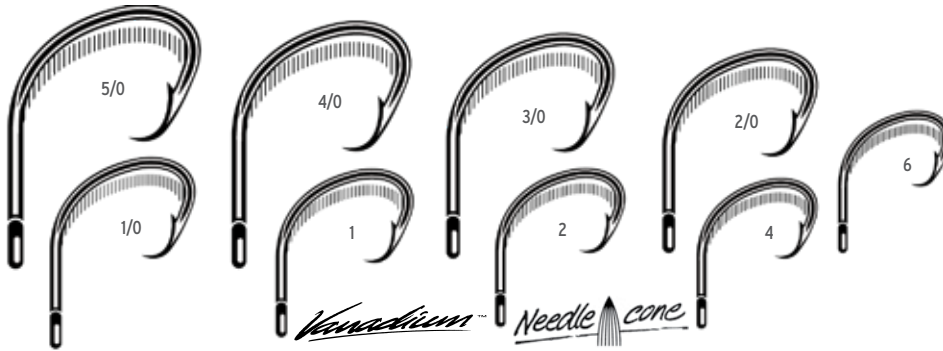

SURE SET CIRCLE HOOK

NET PRICE PER THOUSAND
MINIMUM ORDER OF 1000 SAME STYLE AND SIZE