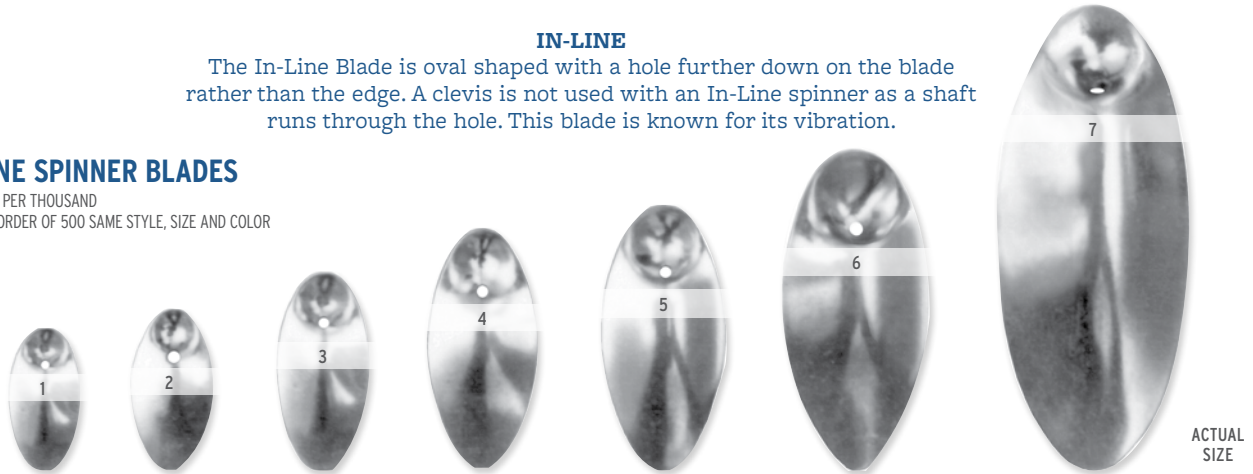

IN-LINE SPINNER BLADES

NET PRICE PER THOUSAND
MINIMUM ORDER OF 500 SAME STYLE, SIZE AND COLOR

SIZE	PRICE	NICKEL	PRICE	POLISHED BRASS	PRICE	POLISHED COPPER	PRICE	BRASS LACQUERED	PRICE	COPPER LACQUERED
1	$50.69	24-01-85	$62.83	24-01-86	$94.97	24-01-87	$133.88	24-01-88	$160.37	24-01-89
2	$59.38	24-02-85	$75.16	24-02-86	$108.06	24-02-87	$138.57	24-02-88	$174.67	24-02-89
3	$81.30	24-03-85	$99.65	24-03-86	$134.93	24-03-87	$165.55	24-03-88	$204.17	24-03-89
4	$97.19	24-04-85	$117.25	24-04-86	$158.61	24-04-87	$191.77	24-04-88	$237.12	24-04-89
5	$113.57	24-05-85	$136.76	24-05-86	$169.44	24-05-87	$213.14	24-05-88	$248.99	24-05-89
6	$192.50	24-06-85	$226.06	24-06-86	$279.15	24-06-87	$320.05	24-06-88	$378.18	24-06-89
7	$340.01	24-07-85	$387.57	24-07-86	$514.26	24-07-87	$496.87	24-07-88	$601.35	24-07-89

PAINTED IN-LINE SPINNER BLADES

NET PRICE PER THOUSAND
MINIMUM ORDER OF 500 SAME STYLE, SIZE AND COLOR

SIZE	PRICE	RED	BLUE	ORANGE	GREEN	CHART	BLACK	PURPLE	WHITE	YELLOW	PINK
1	$101.98	24-01-05	24-01-06	24-01-07	24-01-08	24-01-09	24-01-10	24-01-11	24-01-12	24-01-13	24-01-14
2	$118.49	24-02-05	24-02-06	24-02-07	24-02-08	24-02-09	24-02-10	24-02-11	24-02-12	24-02-13	24-02-14
3	$146.33	24-03-05	24-03-06	24-03-07	24-03-08	24-03-09	24-03-10	24-03-11	24-03-12	24-03-13	24-03-14
4	$170.38	24-04-05	24-04-06	24-04-07	24-04-08	24-04-09	24-04-10	24-04-11	24-04-12	24-04-13	24-04-14
5	$181.52	24-05-05	24-05-06	24-05-07	24-05-08	24-05-09	24-05-10	24-05-11	24-05-12	24-05-13	24-05-14
6	$280.89	24-06-05	24-06-06	24-06-07	24-06-08	24-06-09	24-06-10	24-06-11	24-06-12	24-06-13	24-06-14
7	$427.14	24-07-05	24-07-06	24-07-07	24-07-08	24-07-09	24-07-10	24-07-11	24-07-12	24-07-13	24-07-14

SOLID PAINT ON BOTH FRONT AND BACK

RAW STEEL IN-LINE SPINNER BLADES

NET PRICE PER THOUSAND
MINIMUM ORDER OF 500 SAME SIZE

SIZE	PRICE	RAW STEEL
1	$41.27	24-01-71
2	$48.09	24-02-71
3	$65.94	24-03-71
4	$78.79	24-04-71
5	$92.02	24-05-71
6	$155.48	24-06-71
7	$275.42	24-07-71