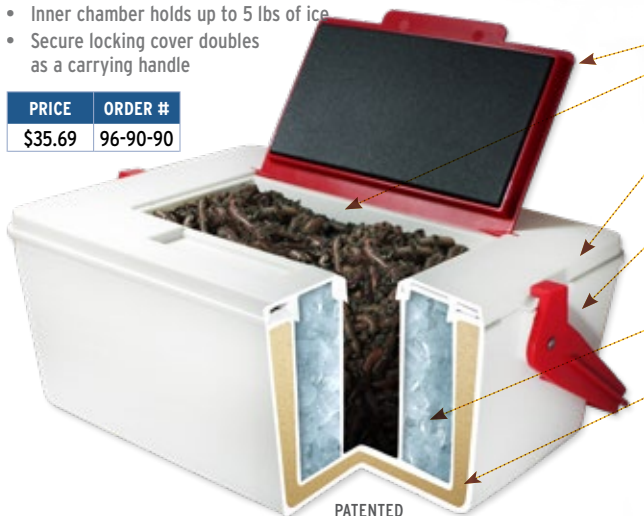

PRICE	ORDER #
\$20.99	96-90-105

a Missouri River
ORIGINAL

INTRODUCING ANOTHER PRODUCT
TO THE *Keep Kool* FAMILY

THE REST OF
THE FAMILY

KEEP KOOL ORIGINAL

NET PRICE PER EACH

- Holds up to 12 dozen nightcrawlers
- Inner chamber holds up to 5 lbs of ice
- Secure locking cover doubles as a carrying handle

PRICE	ORDER #
\$35.69	96-90-90

- A. Easy pop-up lid for quick bait access.
- B. Large spill proof bait compartment measuring 5" wide x 8 7/8" long x 5" deep. Perfect for night crawlers, minnows, and leeches.
- C. Secure locking cover holds firmly in place in the locking position and when carrying the cooler.
- D. Locking handle keeps cover securely in place while gathering bait and also unlocks to refill the ice chamber.
- E. Ice and cold pack area measures 1 5/8" around the bait compartment and holds up to 5 lbs of ice.
- F. Insulated foam core outer lining prolongs ice life and helps to maintain perfect temperature for as long as possible.