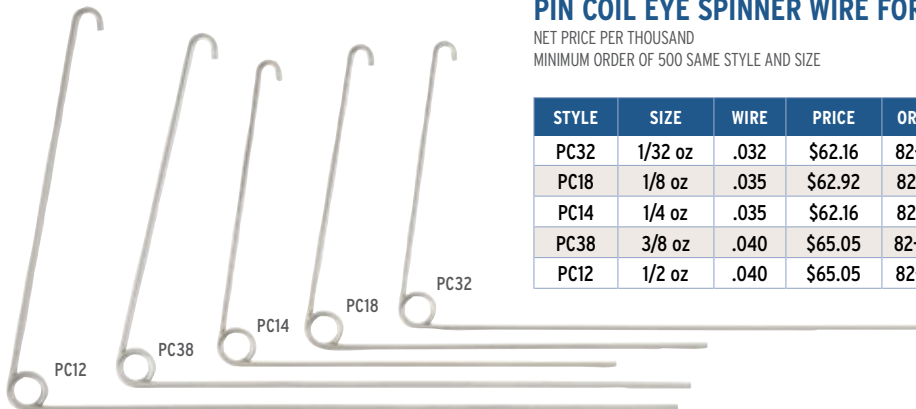

PIN COIL EYE SPINNER WIRE FORMS

NET PRICE PER THOUSAND
MINIMUM ORDER OF 500 SAME STYLE AND SIZE

STYLE	SIZE	WIRE	PRICE	ORDER #
PC32	1/32 oz	.032	$62.16	82-32-32
PC18	1/8 oz	.035	$62.92	82-35-18
PC14	1/4 oz	.035	$62.16	82-35-14
PC38	3/8 oz	.040	$65.05	82-40-38
PC12	1/2 oz	.040	$65.05	82-40-12