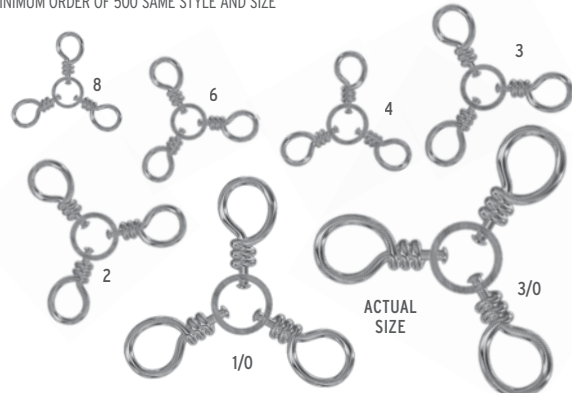

BRASS 3-WAY SWIVEL

NET PRICE PER THOUSAND
MINIMUM ORDER OF 500 SAME STYLE AND SIZE

SIZE	PRICE	NICKEL	PRICE	BRASS	PRICE	BLACK
3/0	$210.45	47-30-01	$201.04	47-30-02	$225.76	47-30-10
1/0	$157.61	47-10-01	$152.20	47-10-02	$172.02	47-10-10
2	$111.87	47-02-01	$108.60	47-02-02	$124.26	47-02-10
3	$97.97	47-03-01	$94.88	47-03-02	$109.27	47-03-10
4	$88.08	47-04-01	$84.67	47-04-02	$96.21	47-04-10
6	$80.54	47-06-01	$78.43	47-06-02	$86.90	47-06-10
8	$74.98	47-08-01	$72.96	47-08-02	$80.78	47-08-10