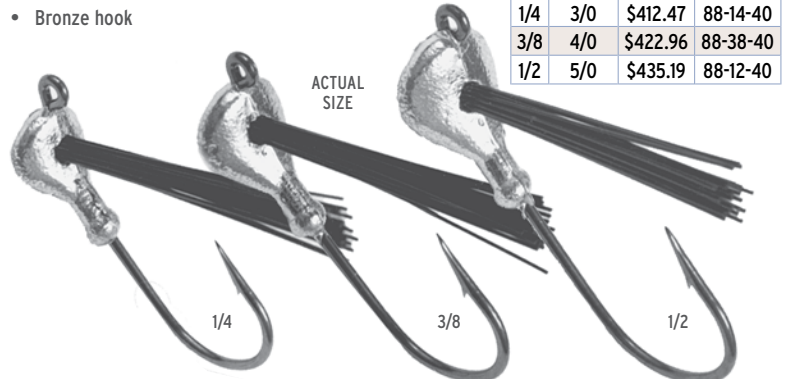

WEEDLESS ARKY JIGS

NET PRICE PER THOUSAND
MINIMUM ORDER OF 100 SAME STYLE AND SIZE

- Bronze hook

EAGLE CLAW 730

OZ	HOOK SIZE	PRICE	ORDER #
1/4	3/0	$412.47	88-14-40
3/8	4/0	$422.96	88-38-40
1/2	5/0	$435.19	88-12-40

ACTUAL SIZE