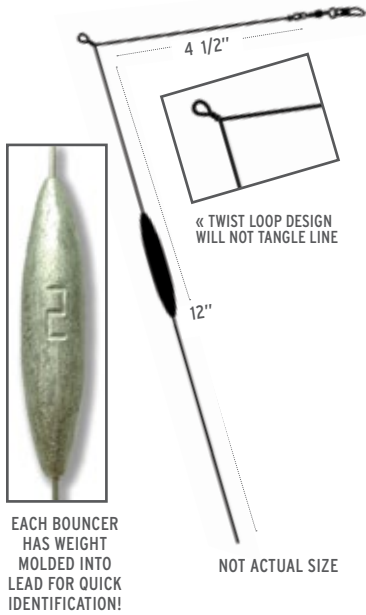

PRICE	UNPAINTED
\$474.97	92-18-35
\$570.09	92-14-35
\$674.53	92-38-40
\$722.48	92-12-40

Musky Spinner Bait Head

SIZE	HOOK SIZE	WIRE DIA	PRICE	ORDER #
1 oz	6/0	.051	\$1248.73	91-01-51
1 1/2 oz	6/0	.051	\$1338.36	91-18-51
2 1/2 oz	8/0	.051	\$1778.52	91-25-51