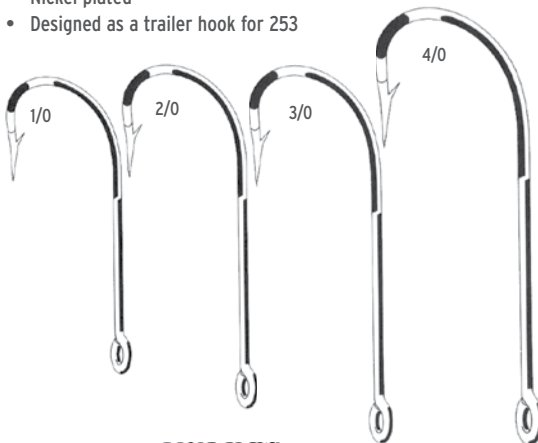

TRAILER HOOK

NET PRICE PER THOUSAND
MINIMUM ORDER OF 1000 SAME STYLE AND SIZE

- Nickel plated
- Designed as a trailer hook for 253

EAGLE CLAW™
NICKEL
261

SIZE	PRICE	ORDER #
2/0	$70.67	16-20-61
3/0	$78.46	16-30-61
4/0	$86.46	16-40-61

THE O'SHAUGHNESSY

NET PRICE PER THOUSAND
MINIMUM ORDER OF 1000 SAME STYLE AND SIZE

- Nickel plated
- Small eye
- Designed for spinner baits