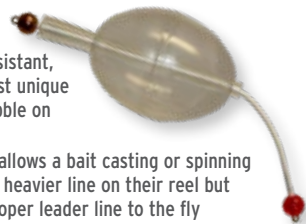

FLY BOX WITH FOAM INSERT

NET PRICE PER EACH

- Quality foam lined plastic fly box
- 4 1/2" x 3"

COLOR	PRICE	ORDER #
BLACK	$2.76	14206
CHARTREUSE	$2.76	14208

PLEASE NOTE: FLIES ARE NOT INCLUDED IN THIS BOX

BUNJEE BUBBLE

- This patented, impact resistant, casting bubble is the most unique and effective casting bubble on the market today
- The Bunjee cord feature allows a bait casting or spinning rod fisherman to use the heavier line on their reel but still cast a fly with the proper leader line to the fly
- The patented design accommodates the rod stiffness by providing shock absorbing qualities and actually helps to set the hook without risking a break off

DESCRIPTION	PRICE	ORDER #
Two Pack (small)	$2.96	14203
Two Pack (med)	$2.96	14200
50 pc Bag (small)	$54.86	14240
50 pc Bag (med)	$54.86	14242
50/50 Bulk Bag	$111.23	14220

LARVA LACE LED

4' LENGTHS

- Larva Lace LED was designed to be used when varying amounts of weights are needed
- The convenient, water-proof package houses three times more than other containers
- The dead soft lead is perfect for the nymph fisherman but can also be used with other bait rigs

PRICE	SINGLE SPOOL	PRICE	BULK BAG (36 PCS)
$1.53	1100SP	$50.62	11000

DROPPER RIG

NET PRICE PER EACH

- Will not nick or kink your line
- Will accommodate any snell length and design
- Works great to display your product
- Store snells and dropper rigs tangle free

COLOR	PRICE	ORDER #
White	$.19	64-30-10
Chartreuse	$.27	64-30-09

6" LONG X 1 3/8" WIDE X 1/2"

THINGAMABOBBER

NET PRICE PER PACKAGE OF 5

- Easy to attach and stays in place
- Will not affect casting; even in wind
- Ultrasensitive

SIZE	PRICE	ORDER #
1/2"	$8.20	14056
3/4"	$8.20	14036

SLIT TEARDROP FLOATS

NET PRICE PER THOUSAND

ADD 10% EXCISE TAX