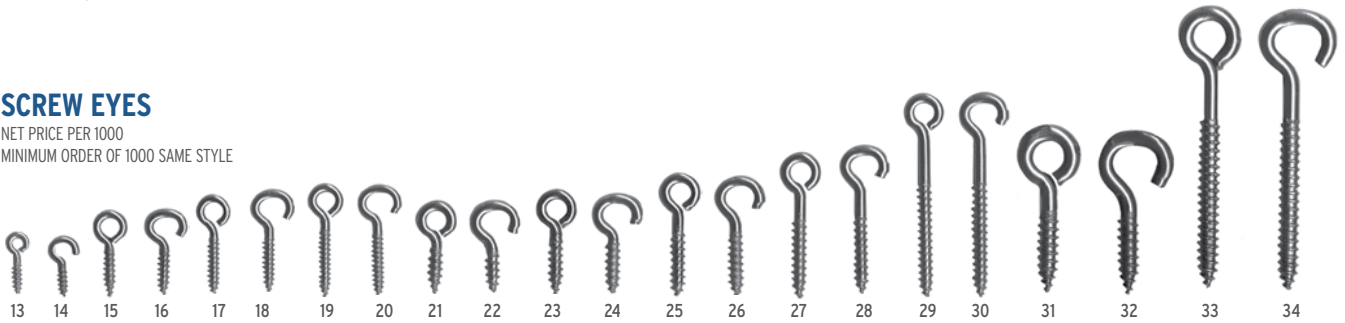

SCREW EYES

NET PRICE PER 1000
MINIMUM ORDER OF 1000 SAME STYLE

STYLE	DESCRIPTION	WIRE DIAMETER	ID EYE	STEM LENGTH	OVERALL LENGTH	PRICE	ORDER #
13	Stainless Steel	.040	.052	5/32"	9/32"	\$36.77	89-13-04
14	Stainless Steel	.040	.052	5/32"	9/32"	\$38.33	89-14-04
15	Stainless Steel	.050	.085	1/4"	27/64"	\$38.06	89-15-04
16	Stainless Steel	.050	.085	1/4"	27/64"	\$39.75	89-16-04
17	Stainless Steel	.050	.085	5/16"	1/2"	\$39.14	89-17-04
18	Stainless Steel	.050	.085	5/16"	1/2"	\$40.56	89-18-04
19	Stainless Steel	.050	.085	3/8"	37/64"	\$43.74	89-19-04
20	Stainless Steel	.050	.085	3/8"	37/64"	\$45.70	89-20-04
21	Stainless Steel	.062	.085	1/4"	29/64"	\$46.04	89-21-04
22	Stainless Steel	.062	.093	1/4"	29/64"	\$47.66	89-22-04
23	Stainless Steel	.062	.093	5/16"	33/64"	\$49.08	89-23-04
24	Stainless Steel	.062	.093	5/16"	33/64"	\$50.09	89-24-04
25	Stainless Steel	.062	.093	3/8"	5/8"	\$53.07	89-25-04
26	Stainless Steel	.062	.093	3/8"	5/8"	\$54.15	89-26-04
27	Stainless Steel	.062	.093	1/2"	3/4"	\$58.88	89-27-04
28	Stainless Steel	.062	.093	1/2"	3/4"	\$60.77	89-28-04
29	Stainless Steel	.062	.093	13/16"	1 3/64"	\$76.12	89-29-04
30	Stainless Steel	.062	.093	13/16"	1 3/64"	\$77.33	89-30-04
31	Stainless Steel	.092	.154	1/2"	13/16"	\$210.30	89-31-04
32	Stainless Steel	.092	.154	1/2"	13/16"	\$224.03	89-32-04
33	Stainless Steel	.092	.154	1 1/8"	1 7/16"	\$283.51	89-33-04
34	Stainless Steel	.092	.154	1 1/8"	1 7/16"	\$285.47	89-34-04