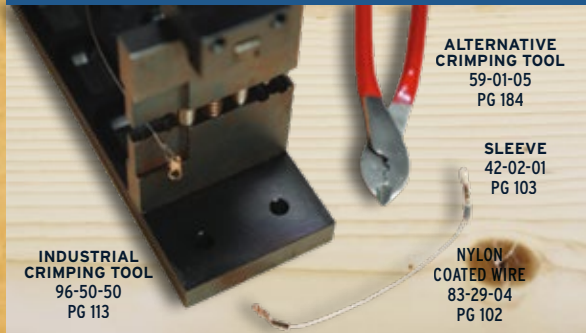

DON'T FORGET TO CHECK US OUT ONLINE

HOW TO VIDEOS: ATTACH A SPLIT RING <>> TIE A SNELLED HOOK <>> WALLEYE RIG
MAKE A SPINNER WITH A FULL DRESSED TREBLE <>> SPINNER BAIT <>> JIG SPINNER

ALSO AVAILABLE: RIG AND SPOON BUILDER <>> NEWLY ADDED FLY TYING VIDEOS <>> SHOP
CHECK OUT NEWLY ADDED PRODUCTS <>> AND SO MUCH MORE TO EXPLORE ONLINE AT

HAGENSFISH.COM

BUZZ BAIT

SKIRT USING TOOL & LAYERS

SPINNER BAIT

JIG SPINNER WITH PLASTIC BODY

TICKER & CONE

SLOW DEATH RIG

SINGLE HOOK SINGLE FLOAT RIG

TROLLING SPOON

DAKOTA DODGER WITH STICKER

DOUBLE HOOK DOUBLE FLOAT RIG

LEADERS

DOUBLE HOOK RIG

BIG WATER RIG

A Missouri River ORIGINAL

Keep Kool