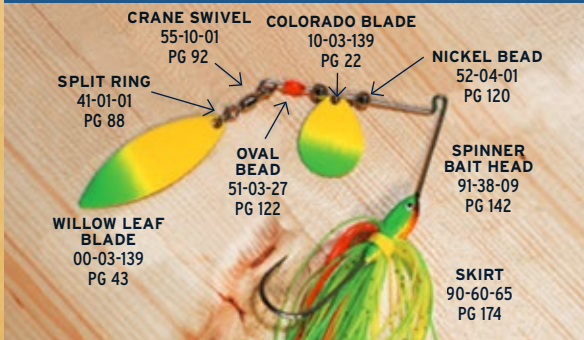

DON'T FORGET TO CHECK US OUT ONLINE

HOW TO VIDEOS: ATTACH A SPLIT RING <>> TIE A SNELLED HOOK <>> WALLEYE RIG
MAKE A SPINNER WITH A FULL DRESSED TREBLE <>> SPINNER BAIT <>> JIG SPINNER

ALSO AVAILABLE: RIG AND SPOON BUILDER <>> NEWLY ADDED FLY TYING VIDEOS <>> SHOP
CHECK OUT NEWLY ADDED PRODUCTS <>> AND SO MUCH MORE TO EXPLORE ONLINE AT

HAGENSFISH.COM

BUZZ BAIT

SKIRT USING TOOL & LAYERS

SPINNER BAIT

JIG SPINNER WITH PLASTIC BODY

TICKER & CONE

SLOW DEATH RIG

SINGLE HOOK SINGLE FLOAT RIG

TROLLING SPOON

DAKOTA DODGER WITH STICKER

DOUBLE HOOK DOUBLE FLOAT RIG

LEADERS

DOUBLE HOOK RIG

BIG WATER RIG

A Missouri River ORIGINAL

Keep Kool