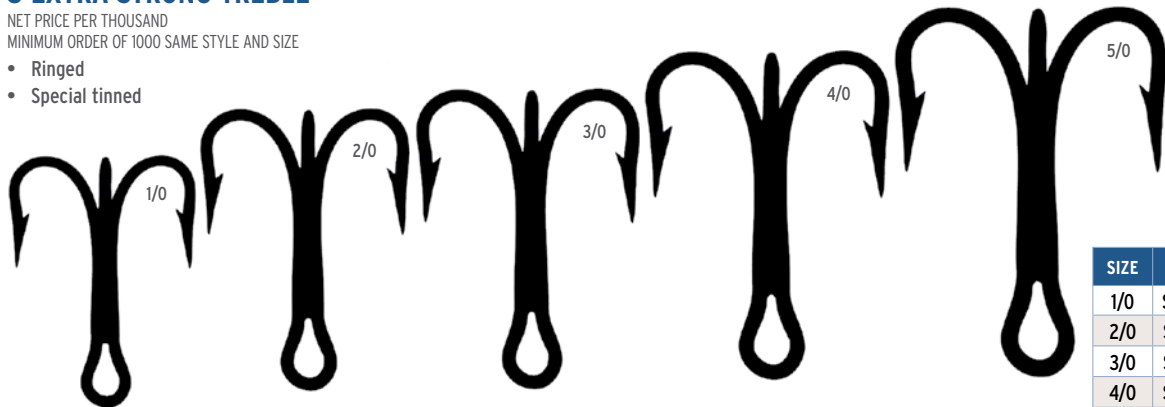

3 EXTRA STRONG TREBLE

NET PRICE PER THOUSAND
MINIMUM ORDER OF 1000 SAME STYLE AND SIZE

- Ringed
- Special tinned

Mustad
SPECIAL TINNED
3561ED

SIZE	PRICE	ORDER #
1/0	$240.72	15-10-61
2/0	$361.08	15-20-61
3/0	$421.26	15-30-61
4/0	$481.44	15-40-61
5/0	$541.62	15-50-61

SUPERIOR MUSTAD - TREBLE HOOKS

NET PRICE PER THOUSAND
MINIMUM ORDER OF 1000 SAME STYLE AND SIZE

- Ringed

Mustad
BRONZE
3551

SIZE	PRICE	ORDER #
10	$108.33	15-10-51
12	$108.33	15-12-51
14	$96.28	15-14-51

COMPLETE LINE OF HOOKS ARE AVAILABLE FROM HAGEN'S.
HOOKS NOT SHOWN IN OUR CATALOG REQUIRE EXTRA DELIVERY TIME.