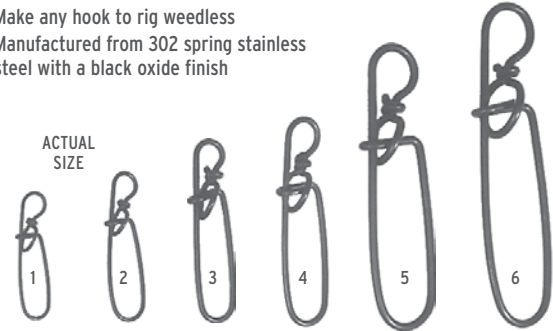

SIZE	WIRE DIAMETER	APPROX TEST LBS	LENGTH	PRICE	ORDER #
1	.020	50	.625	$180.02	41-01-25
2	.024	100	.750	$199.78	41-02-25
3	.030	150	.925	$218.85	41-03-25
4	.035	200	1.075	$240.45	41-04-25
5	.040	250	1.300	$276.53	41-05-25
6	.045	300	1.675	$477.88	41-06-25

HEAVY DUTY WELDING RING BALL BEARING SWIVEL

NET PRICE PER 100
MINIMUM ORDER OF 100 SAME SIZE

- Super Strong Welded Stainless Steel on both ends
- Ideal for all heavy duty fishing applications in both fresh or saltwater
- Rings matched to swivel size

SIZE	LB TEST	PRICE	BLACK
2	45	$121.68	56-08-10
3	60	$208.21	56-09-10
4	150	$210.91	56-10-10