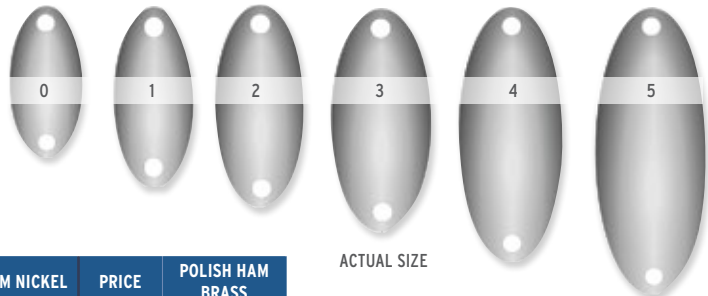

ACTUAL SIZE

RAW STEEL SWING BLADES

NET PRICE PER THOUSAND
MINIMUM ORDER OF 500 SAME SIZE

SIZE	PRICE	RAW STEEL
0	$32.62	26-10-71
1	$38.11	26-01-71
2	$52.20	26-02-71
3	$64.18	26-03-71
4	$74.92	26-04-71
5	$125.33	26-05-71