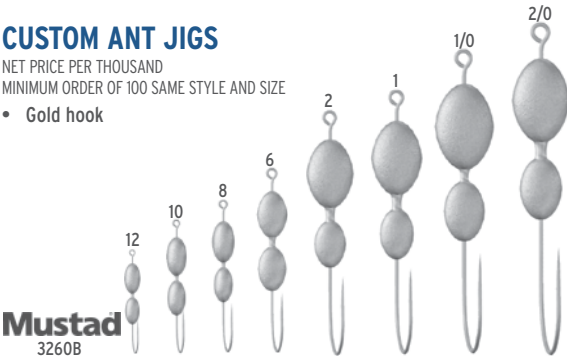

CUSTOM ANT JIGS

NET PRICE PER THOUSAND
MINIMUM ORDER OF 100 SAME STYLE AND SIZE

- Gold hook

OZ	HOOK SIZE	PRICE	UNPAINTED LEAD	PRICE	NICKEL PLATED
1/64	12	$217.70	88-12-65	$495.52	88-12-65N
1/64	10	$217.70	88-00-65	$495.52	88-00-65N
1/64	8	$217.70	88-08-65	$495.52	88-08-65N
1/32	6	$226.85	88-06-65	$329.52	88-06-65N
1/10	2	$226.85	88-02-65		N/A
1/10	1	$226.85	88-01-65		N/A
1/8	1/0	$239.44	88-10-65		N/A
1/8	2/0	$239.44	88-20-65		N/A