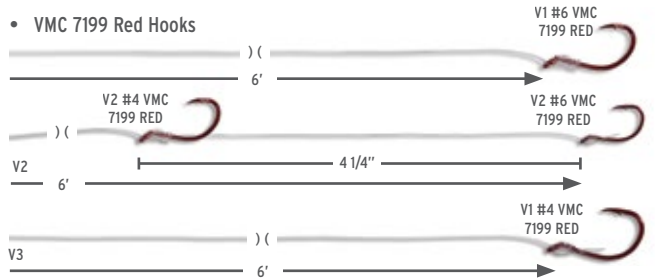

STYLE	HOOK SIZE	HOOK COLOR	TEST	PRICE	ORDER #
M1	6	BLACK NICKEL	10#	$297.07	15-10-01
M2	4, 6	BLACK NICKEL	15#	$440.49	15-15-02
M5	4	BLACK NICKEL	15#	$297.07	15-15-01
M6	4	BLACK NICKEL	10#	$297.07	15-10-02
V4	2, 2	BLACK NICKEL	20#	$461.84	17-20-02
V1	6	RED	10#	$323.54	17-10-01
V2	4, 6	RED	15#	$461.84	17-15-02
V3	4	RED	15#	$323.54	17-15-01

- 6' Snell using Gamakatsu Octopus/Walleye/Steelhead Hook