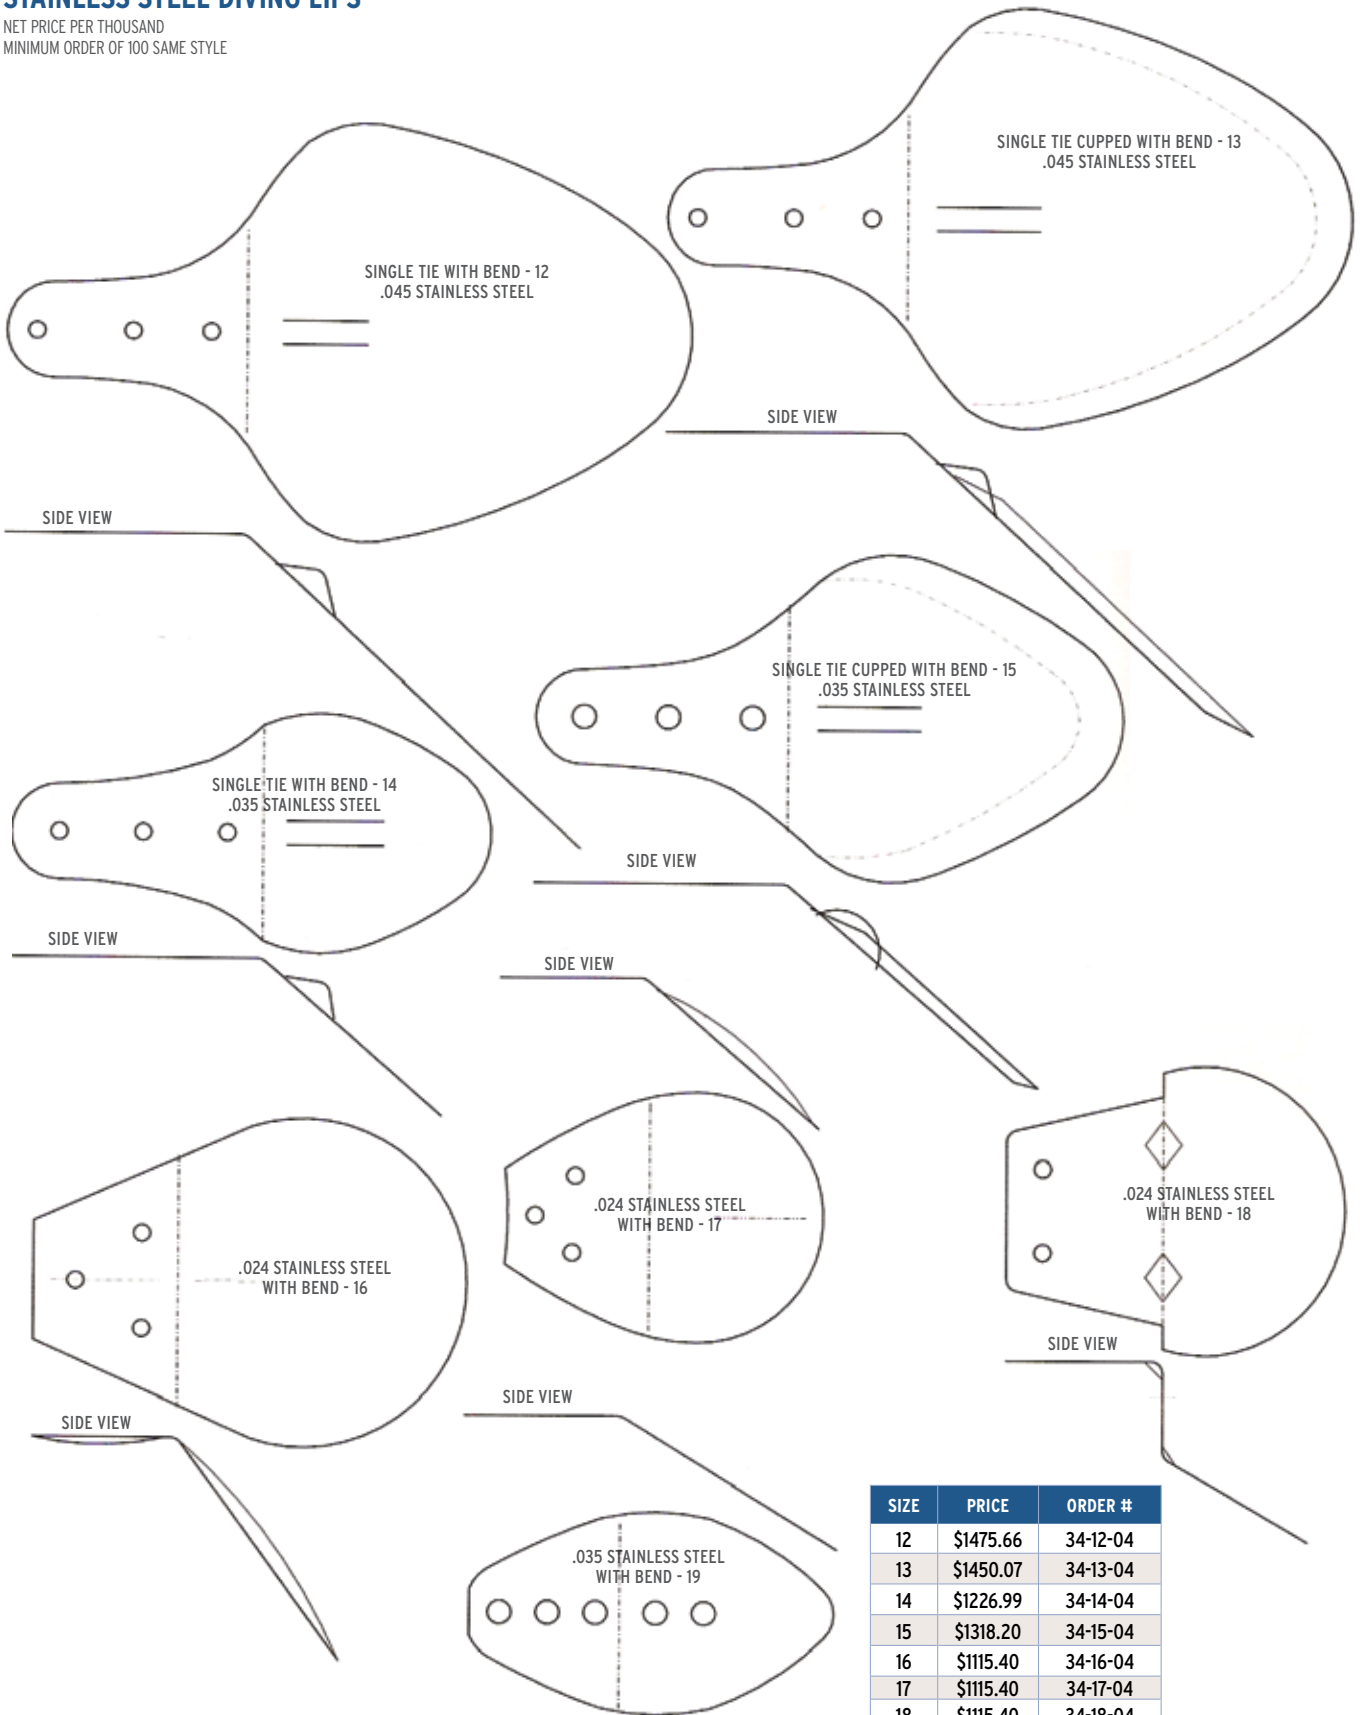

STAINLESS STEEL DIVING LIPS

NET PRICE PER THOUSAND
MINIMUM ORDER OF 100 SAME STYLE

SIZE	PRICE	ORDER #
12	$1475.66	34-12-04
13	$1450.07	34-13-04
14	$1226.99	34-14-04
15	$1318.20	34-15-04
16	$1115.40	34-16-04
17	$1115.40	34-17-04
18	$1115.40	34-18-04
19	$1115.40	34-19-04