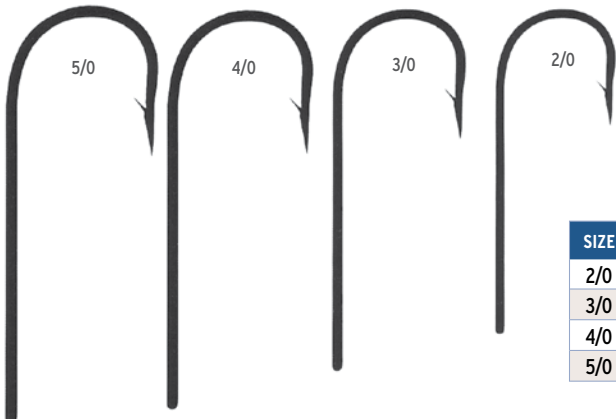

LONG SHANK WIDE BEND SPINNER BAIT HOOK

NET PRICE PER THOUSAND
MINIMUM ORDER OF 1000 SAME STYLE, SIZE AND COLOR

- Ultra point
- Chemically sharpened
- Special 3-stage tempering