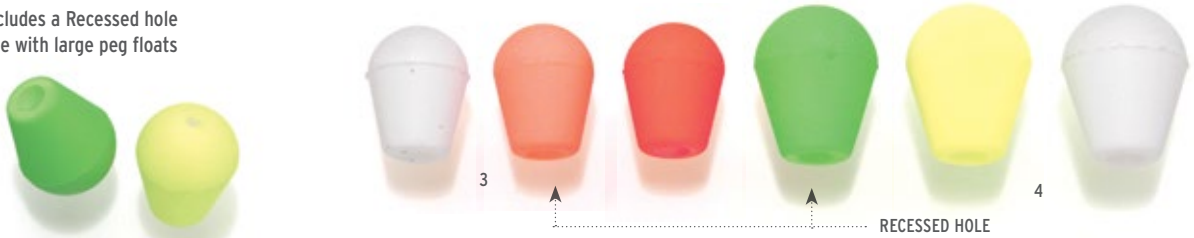

CUTLASS FLOATS

NET PRICE PER THOUSAND
MINIMUM ORDER OF 100 SAME STYLE, SIZE AND COLOR

- Includes a Recessed hole
- Use with large peg floats