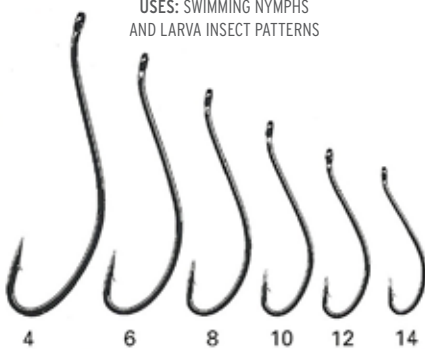

SIZE	PRICE	BRONZE
4	$118.43	19-04-1870
6	$94.49	19-06-1870
8	$94.49	19-08-1870
10	$94.49	19-10-1870
12	$94.49	19-12-1870
14	$94.49	19-14-1870

1730 STONEFLY NYMPH HOOK

ROUND BEND | DOWN-EYE | BENT DOWN SHANK
1X HEAVY WIRE | 3X LONG SHANK | FORGED

USES: STONEFLY NYMPHS, NYMPHS, CRAB PATTERNS