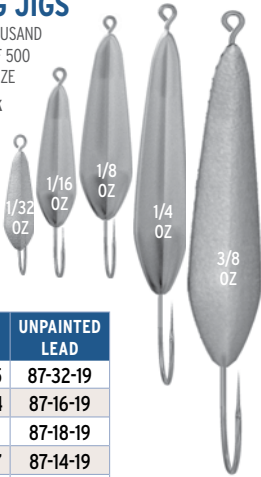

SWIMMING JIGS

NET PRICE PER THOUSAND
MINIMUM ORDER OF 500
SAME STYLE AND SIZE

- Bronze hook

OZ	PRICE	UNPAINTED LEAD
1/32	$255.75	87-32-19
1/16	$260.24	87-16-19
1/8	$262.12	87-18-19
1/4	$263.67	87-14-19
3/8	$273.96	87-38-19