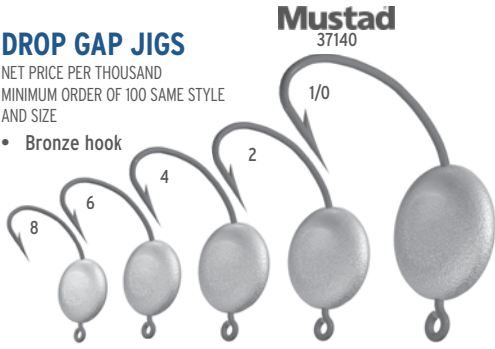

DROP GAP JIGS

NET PRICE PER THOUSAND
MINIMUM ORDER OF 100 SAME STYLE AND SIZE

- Bronze hook

OZ	HOOK SIZE	PRICE	ORDER #
1/20	8	$207.98	88-08-97
1/16	6	$207.98	88-06-97
1/8	4	$207.98	88-04-97
1/4	2	$223.71	88-02-97
3/8	1/0	$230.70	88-10-97