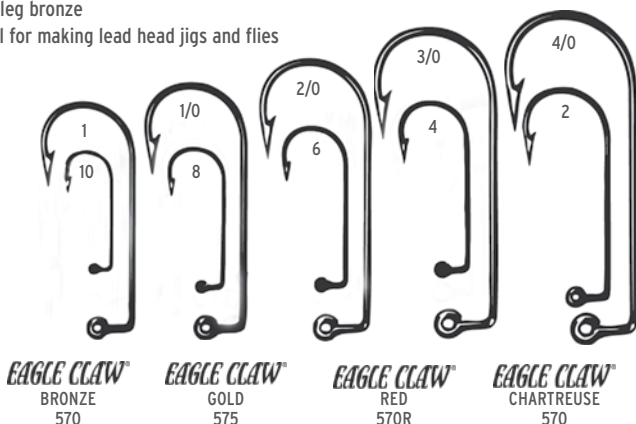

ABERDEEN JIG HOOK

NET PRICE PER THOUSAND
MINIMUM ORDER OF 1000 SAME STYLE, SIZE AND COLOR

- 90° leg bronze
- Ideal for making lead head jigs and flies