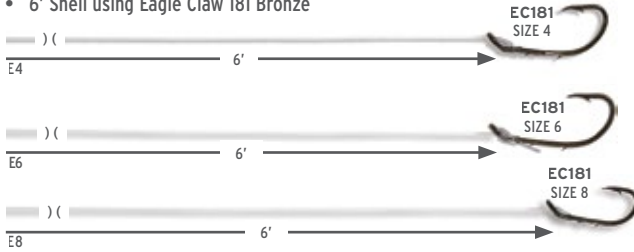

BAITHOLDER SNELL

NET PRICE PER THOUSAND

- 6' Snell using Eagle Claw 181 Bronze