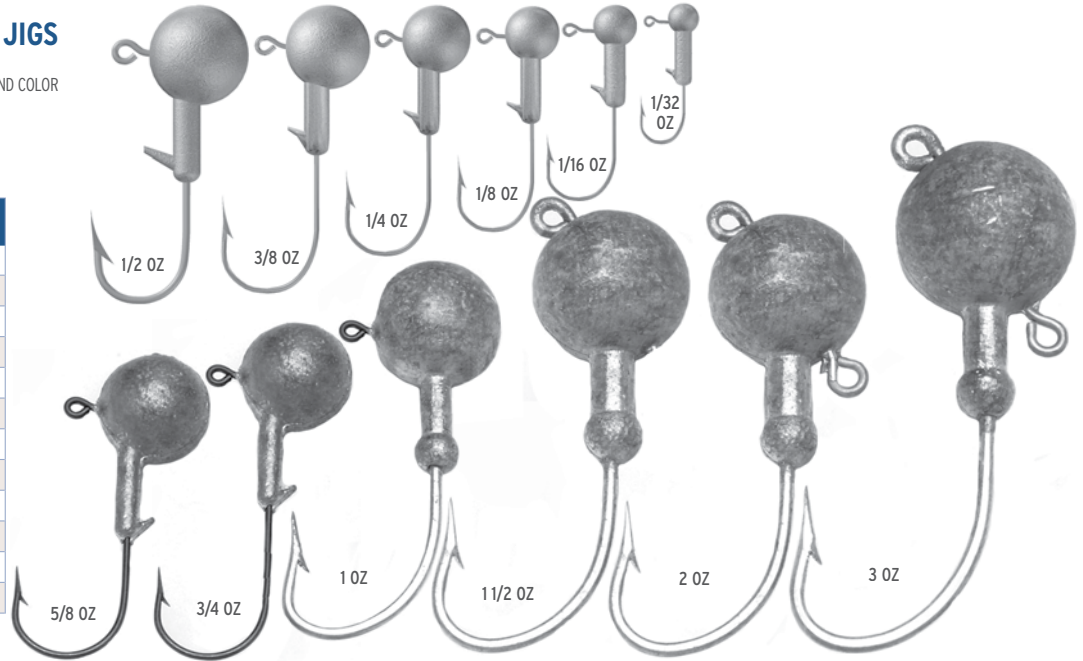

QUANTITY DISCOUNT

1M TO 5M >> NET
5M TO 10M >> 5%
10M PLUS >> 10%

SEE PAGE 2 FOR DETAILS

UNPAINTED LEADHEAD JIGS

NET PRICE PER THOUSAND
MINIMUM ORDER OF 500 SAME STYLE, SIZE AND COLOR

- Bronze hook

Mustad

32756

OZ	HOOK SIZE	PRICE	ORDER #
1/32	8	$169.88	85-32-97
1/16	4	$169.88	85-16-97
1/8	1	$177.21	85-18-97
1/4	1/0	$180.02	85-14-97
3/8	2/0	$209.27	85-38-97
1/2	2/0	$209.27	85-12-97
5/8	3/0	$389.57	85-58-97
3/4	4/0	$445.22	85-34-97
1*	4/0	$537.99	85-01-97
1 1/2*	5/0	$575.08	85-11-97
2*	6/0	$593.63	85-20-97
3*	7/0	$667.84	85-30-97

* THESE ARE SPECIAL TINNED OR NICKEL HOOKS