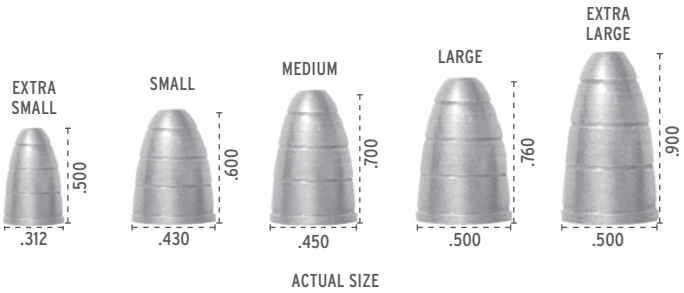

BELL BRASS TICKER

NET PRICE PER THOUSAND
MINIMUM ORDER OF 500 SAME STYLE AND FINISH

- Hagen's cannot powder coat these brass bodies

STYLE	HOLE DIA	WEIGHT IN OZ	PRICE	POLISHED BRASS	PRICE	NICKEL PLATED	PRICE	BLACK
+ 41	.070	.03	$271.49	35-41-02	$275.16	35-41-01	$315.41	35-41-10
+ 42	.070	.07	$275.93	35-42-02	$281.70	35-42-01	$320.95	35-42-10

BRASS TICKER

NET PRICE PER THOUSAND
MINIMUM ORDER OF 500 SAME STYLE AND FINISH

STYLE	HOLE DIA	WEIGHT IN OZ	PRICE	POLISHED BRASS	PRICE	NICKEL PLATED
+ 33	.063	1/8	$259.38	35-33-02	$262.83	35-33-01
+ 34	.063	1/4	$264.56	35-34-02	$268.04	35-34-01

BRASS CONE HEADS

NET PRICE PER THOUSAND
MINIMUM ORDER OF 500 SAME STYLE AND FINISH

- Other finishes and colors available under special order

SIZE	PRICE	POLISHED BRASS	PRICE	NICKEL PLATED	PRICE	BLACK
XS	$1057.21	35-100-02	$1122.79	35-100-01	$1160.09	35-100-10
SM	$1094.48	35-35-02	$1159.75	35-35-01	$1195.27	35-35-10
MD	$1131.74	35-120-02	$1159.75	35-120-01	$1195.27	35-120-10
LG	$1169.00	35-40-02	$1234.58	35-40-01	$1314.08	35-40-10
XL	$1206.26	35-121-02	$1167.85	35-121-01	$1351.34	35-121-10