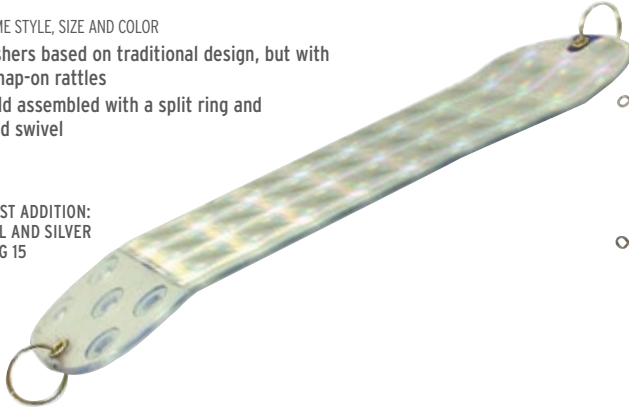

FLASHERS

DAKOTA FLASHER

NET PRICE PER EACH
MINIMUM ORDER OF 10 SAME STYLE, SIZE AND COLOR

- A selection of flashers based on traditional design, but with added holes for snap-on rattles
- Each flasher is sold assembled with a split ring and coastlock snap and swivel

CHECK OUT OUR NEWEST ADDITION:
COPPER, BLACK NICKEL AND SILVER
PLATED ON PG 15