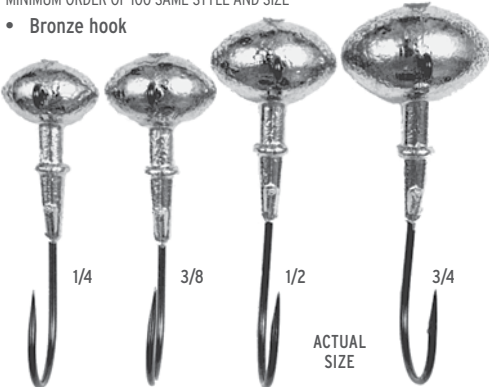

FOOTBALL JIGS

NET PRICE PER THOUSAND
MINIMUM ORDER OF 100 SAME STYLE AND SIZE

- Bronze hook

HOOK SIZE	WEIGHT	PRICE	ORDER #
3/0	1/4 oz	$257.17	88-14-42
3/0	3/8 oz	$257.17	88-38-42
4/0	1/2 oz	$276.05	88-12-42
4/0	3/4 oz	$276.05	88-34-42

TETR TOTR JIGS

NET PRICE PER THOUSAND
MINIMUM ORDER OF 500 SAME STYLE AND SIZE

- Sizes 12 and 10 have a gold hook
- 8, 6, 4 & 1/0 have a bronze hook