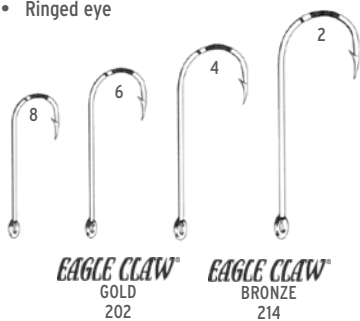

- Ringed eye

SIZE	PRICE	ORDER #	PRICE	ORDER #
8	\$50.21	16-08-20	\$32.90	16-08-21
6	\$50.21	16-06-20	\$32.90	16-06-21
4	\$50.21	16-04-20	\$32.90	16-04-21
2	\$50.21	16-02-20	\$32.90	16-02-21

ABERDEEN JIG HOOK