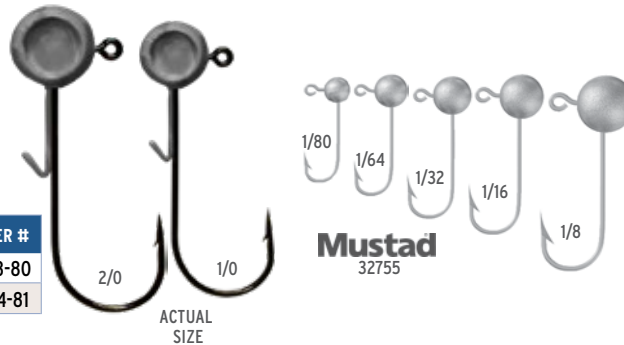

PREMIUM LEADHEAD JIG

NET PRICE PER THOUSAND
MINIMUM ORDER OF 500 SAME STYLE AND SIZE

- Premium VMC High-Carbon Black Nickel hook
- Aspirin shaped head design provides added control
- Fits 1/4" molded eye

OZ	HOOK SZ	EYE SIZE	PRICE	ORDER #
1/8	1/0	1/4"	$473.23	85-18-80
1/4	2/0	1/4"	$482.37	85-14-81

(MOLDED EYES CAN BE FOUND ON PG 85)

UNPAINTED BALLHEAD JIGS

NET PRICE PER THOUSAND
MINIMUM ORDER OF 500 SAME STYLE, SIZE AND COLOR

OZ	HOOK SIZE	PRICE	GOLD HOOK	BRONZE HOOK
1/80	12	$224.99	85-80-98	N/A
1/64	10	$224.99	85-64-98	N/A
1/32	8	$224.99	85-32-98	85-32-99
1/16	6	$224.99	85-16-98	85-16-99
1/8	4	$224.99	85-18-98	N/A

LEADHEAD JIGS

NET PRICE PER THOUSAND
MINIMUM ORDER OF 100 SAME STYLE, SIZE AND COLOR

- Double epoxy coated
- Sizes 1 1/2 oz, 2 oz and 3 oz all have a Mustad 91715 Hook