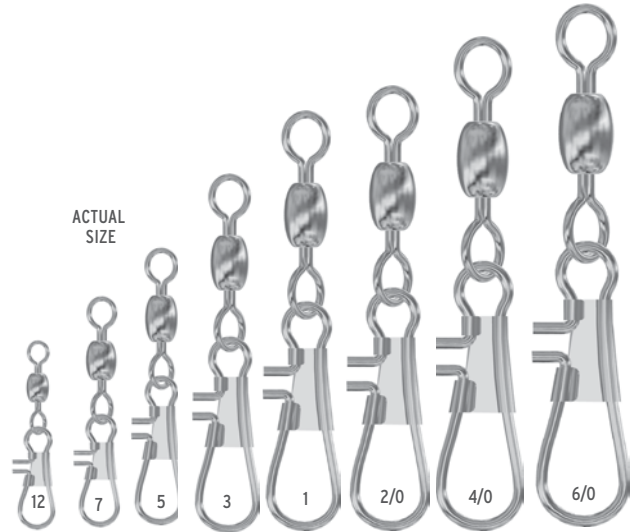

CRANE SWIVEL WITH INTERLOCK SNAPS

NET PRICE PER THOUSAND
MINIMUM ORDER OF 500 SAME STYLE AND SIZE

SIZE	APPROX TEST LBS	PRICE	NICKEL	PRICE	BRASS	PRICE	BLACK
6/0	90	$238.86	57-60-01	$225.27	57-60-02	$237.09	57-60-10
4/0	75	$177.11	57-40-01	$164.25	57-40-02	$196.97	57-40-10
2/0	60	$148.89	57-20-01	$137.52	57-20-02	$153.16	57-20-10
1	55	$131.37	57-01-01	$121.54	57-01-02	$148.18	57-01-10
3	55	$125.46	57-03-01	$115.70	57-03-02	$141.47	57-03-10
5	50	$118.82	57-05-01	$109.60	57-05-02	$132.71	57-05-10
7	40	$113.31	57-07-01	$105.40	57-07-02	$119.85	57-07-10
12	15	$105.07	57-12-01	$95.70	57-12-02	$109.93	57-12-10