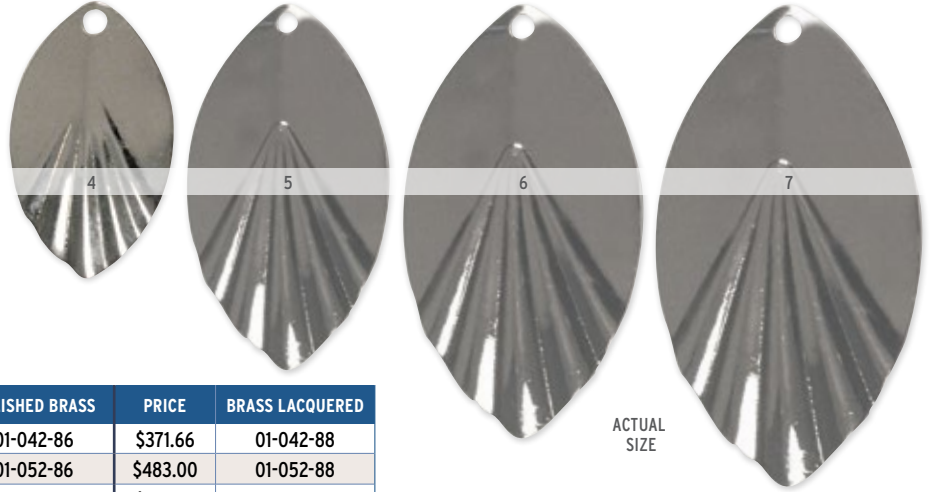

WILLOWLEAF FLUTED BLADES

NET PRICE PER THOUSAND
MINIMUM ORDER OF 500 SAME STYLE, SIZE AND COLOR

SIZE	PRICE	NICKEL	PRICE	POLISHED BRASS	PRICE	POLISHED COPPER	PRICE	BRASS LACQUERED
4	\$368.60	00-042-85	\$302.37	00-042-86	\$392.70	00-042-87	\$405.87	00-042-88
4 1/2	\$416.79	00-452-85	\$350.21	00-452-86	\$493.85	00-452-87	\$458.31	00-452-88
4 3/4	\$498.32	00-482-85	\$413.90	00-482-86	\$551.05	00-482-87	\$573.70	00-482-88
5	\$541.73	00-052-85	\$449.85	00-052-86	\$610.05	00-052-87	\$722.94	00-052-88
7	\$745.07	00-072-85	\$546.77	00-072-86	\$816.36	00-072-87	\$847.20	00-072-88
8	\$914.51	00-082-85	\$802.22	00-082-86	\$971.12	00-082-87	\$964.08	00-082-88

WILLOWLEAF FLUTED PAINTED BLADES

NET PRICE PER THOUSAND
MINIMUM ORDER OF 500 SAME STYLE, SIZE AND COLOR

SIZE	PRICE	RED	BLUE	ORANGE	GREEN	CHARTREUSE	BLACK	PURPLE	WHITE	YELLOW	PINK
4	\$593.40	00-042-05	00-042-06	00-042-07	00-042-08	00-042-09	00-042-10	00-042-11	00-042-12	00-042-13	00-042-14
4 1/2	\$776.84	00-452-05	00-452-06	00-452-07	00-452-08	00-452-09	00-452-10	00-452-11	00-452-12	00-452-13	00-452-14
4 3/4	\$887.42	00-482-05	00-482-06	00-482-07	00-482-08	00-482-09	00-482-10	00-482-11	00-482-12	00-482-13	00-482-14
5	\$966.44	00-052-05	00-052-06	00-052-07	00-052-08	00-052-09	00-052-10	00-052-11	00-052-12	00-052-13	00-052-14
7	\$1214.52	00-072-05	00-072-06	00-072-07	00-072-08	00-072-09	00-072-10	00-072-11	00-072-12	00-072-13	00-072-14
8	\$1589.24	00-082-05	00-082-06	00-082-07	00-082-08	00-082-09	00-082-10	00-082-11	00-082-12	00-082-13	00-082-14

SOLID PAINT ON BOTH FRONT AND BACK

PRO WILLOWLEAF FLUTED BLADES

NET PRICE PER THOUSAND
MINIMUM ORDER OF 500 SAME STYLE, SIZE AND COLOR

Hagen's fluted blades are manufactured from high .020 quality marine brass