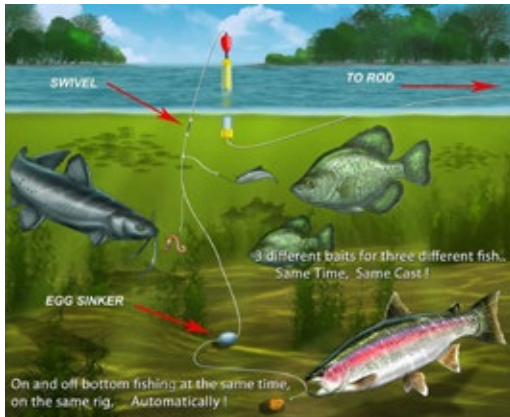

BOBBER WITH A BRAIN

NET PRICE PER PACKAGE OF 3
MINIMUM ORDER OF 1 PACKAGE

NO DISCOUNT

- Only tight line bobber system, from the bottom to the surface, in the world
- Place baits 1 tp 4 feet off any bottom, automatically, in any depth

	LENGTH	PRICE	ORDER #
Mini	5 7/8"	$10.35	94-80-10
Jr	6 3/4"	$10.35	94-85-10
Sr	8 1/8"	$11.39	94-90-10