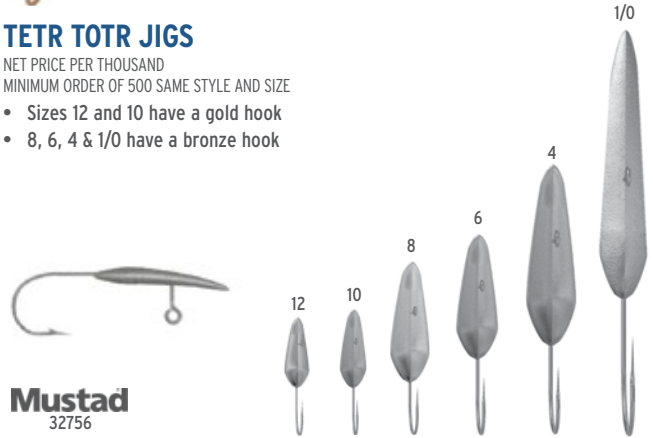

OZ	HOOK SIZE	HOOK	PRICE	UNPAINTED LEAD	PRICE	NICKEL PLATED
1/100	12	Gold	$211.12	87-12-70	$403.51	87-12-70N
1/50	10	Gold	$211.12	87-00-70	$403.51	87-00-70N
1/32	8	Bronze	$211.12	87-08-70		N/A
3/64	6	Bronze	$211.12	87-06-70		N/A
3/32	4	Bronze	$226.85	87-04-70		N/A
5/32	1/0	Bronze	$242.58	87-10-70		N/A

WEEDLESS FOOTBALL JIGS

NET PRICE PER THOUSAND
MINIMUM ORDER OF 100 SAME STYLE AND SIZE

- Bronze hook

Mustad 32756

OZ	HOOK SIZE	PRICE	ORDER #
1/4	3/0	$371.57	88-14-41
3/8	3/0	$371.57	88-38-41
1/2	4/0	$390.45	88-12-41
3/4	4/0	$390.45	88-34-41