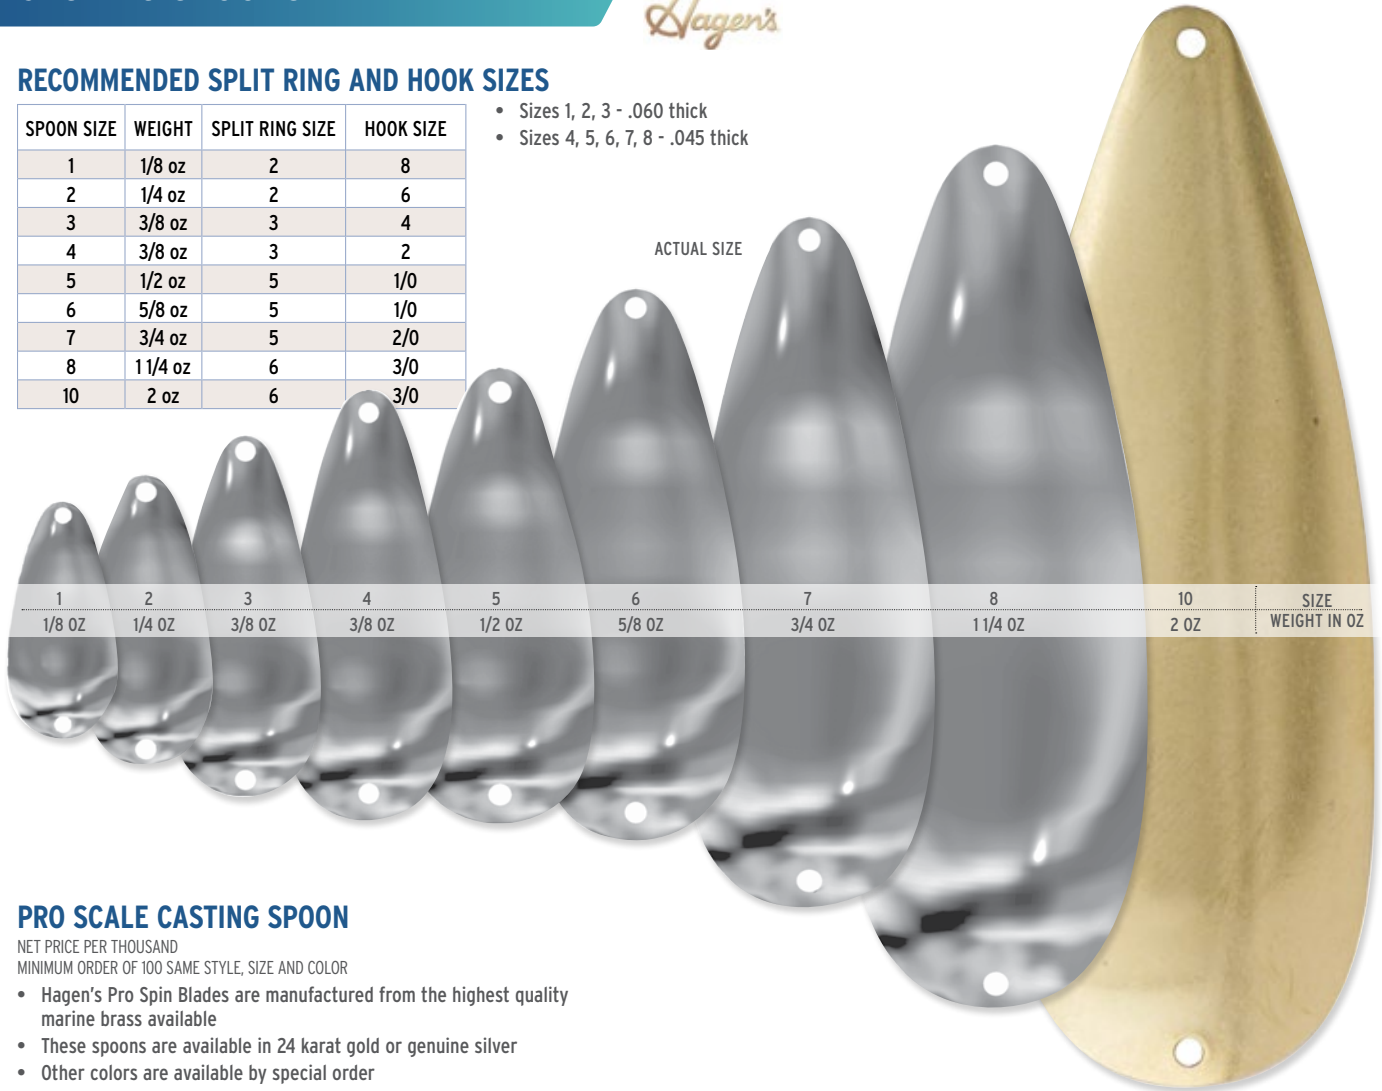

RECOMMENDED SPLIT RING AND HOOK SIZES

SPOON SIZE	WEIGHT	SPLIT RING SIZE	HOOK SIZE
1	1/8 oz	2	8
2	1/4 oz	2	6
3	3/8 oz	3	4
4	3/8 oz	3	2
5	1/2 oz	5	1/0
6	5/8 oz	5	1/0
7	3/4 oz	5	2/0
8	1 1/4 oz	6	3/0
10	2 oz	6	3/0

- Sizes 1, 2, 3 - .060 thick
- Sizes 4, 5, 6, 7, 8 - .045 thick