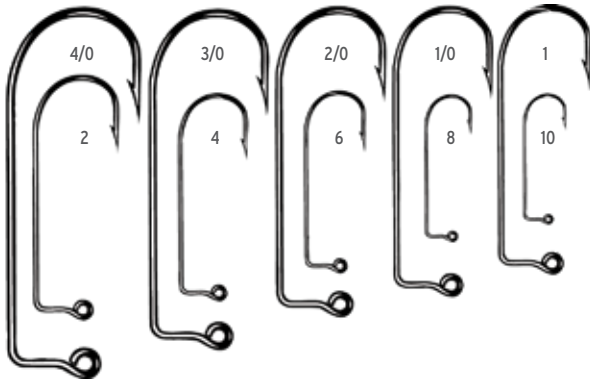

ABERDEEN JIG HOOK

NET PRICE PER THOUSAND
MINIMUM ORDER OF 1000 SAME STYLE, SIZE AND COLOR

- Available in bronze, black nickel, gold and red