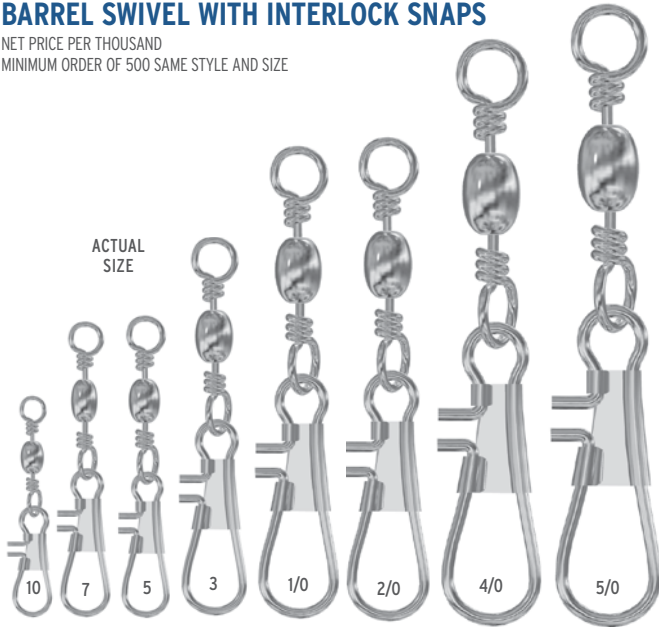

BARREL SWIVEL WITH INTERLOCK SNAPS

NET PRICE PER THOUSAND
MINIMUM ORDER OF 500 SAME STYLE AND SIZE