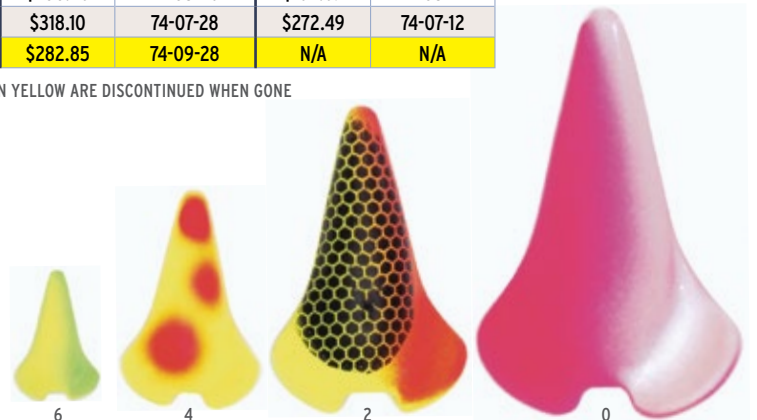

SIZE	PRICE	BLACK NICKEL	COPPER
6	$66.69	P6H-BNK	P6H-COP
4	$83.75	P4H-BNK	P4H-COP
2	$106.68	P2H-BNK	P2H-COP
0	$194.66	POH-BNK	POH-COP

SIZE	PRICE	UNPAINTED	PRICE	CHROME PLATED	PRICE	CHROME PLATED RAINBOW SCALE	PRICE	CHROME PLATED ROCKET RED NOSE	PRICE	FL PINK
6	$23.00	P6H-RAW	$61.23	P6H-CHR	$66.69	P6H-RBW	$63.86	P6H-MSRR	$33.93	P6H-FP
4	$33.93	P4H-RAW	$78.06	P4H-CHR	$83.75	P4H-RBW	$80.91	P4H-MSRR	$44.67	P4H-FP
2	$48.00	P2H-RAW	$100.80	P2H-CHR	$106.43	P2H-RBW	$103.71	P2H-MSRR	$60.94	P2H-FP
0	$93.54	POH-RAW	$188.97	POH-CHR	$194.66	POH-RBW	$191.76	POH-MSRR	$109.64	POH-FP