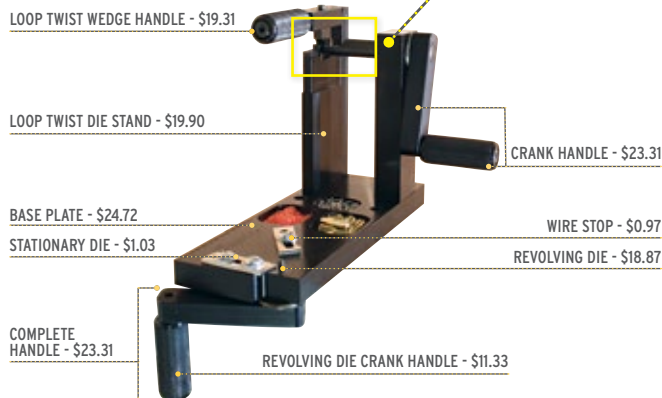

REPLACEMENT PARTS

NET PRICE PER EACH

NO DISCOUNT