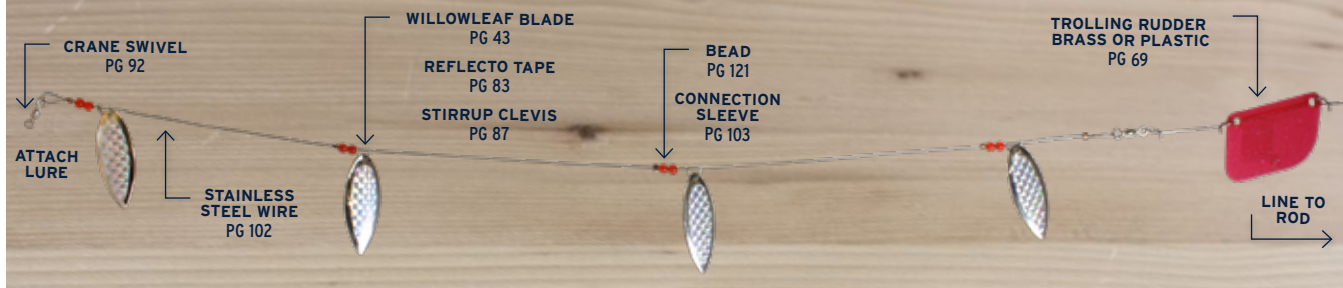

GAME PLAN | COWBELL LAKE TROLL

The Cowbell is one of the most popular lake troll and perhaps the most productive troll in the world. Its unique blade design produces an awesome fish-calling vibration while premium plating and polishing of the blades offer maximum flash. You'll draw fish from greater distance, and produce more strikes with Cowbell trolls.