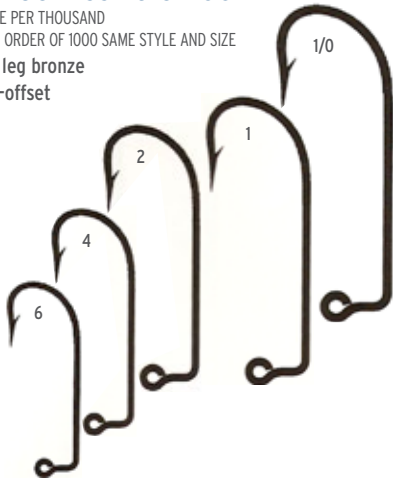

O'SHAUGHNESSY JIG HOOK

NET PRICE PER THOUSAND
MINIMUM ORDER OF 1000 SAME STYLE AND SIZE

- 90° leg bronze
- Non-offset

EAGLE CLAW™
BRONZE
630