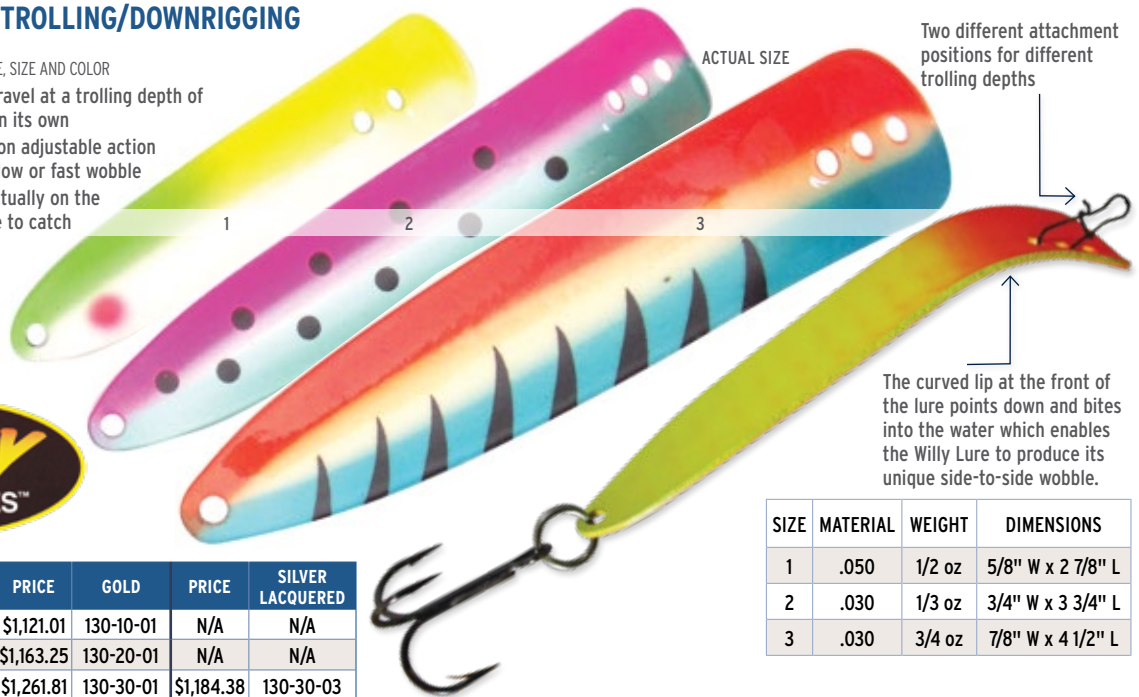

WILLY LURES FOR TROLLING/DOWNRIGGING

NET PRICE PER THOUSAND
MINIMUM ORDER OF 25 SAME STYLE, SIZE AND COLOR

- The Unique design will travel at a trolling depth of approximately 2' to 3' on its own
- Comes with a two position adjustable action which can be set for a slow or fast wobble
- Each unique design is actually on the bottom side of the blade to catch the fish's attention