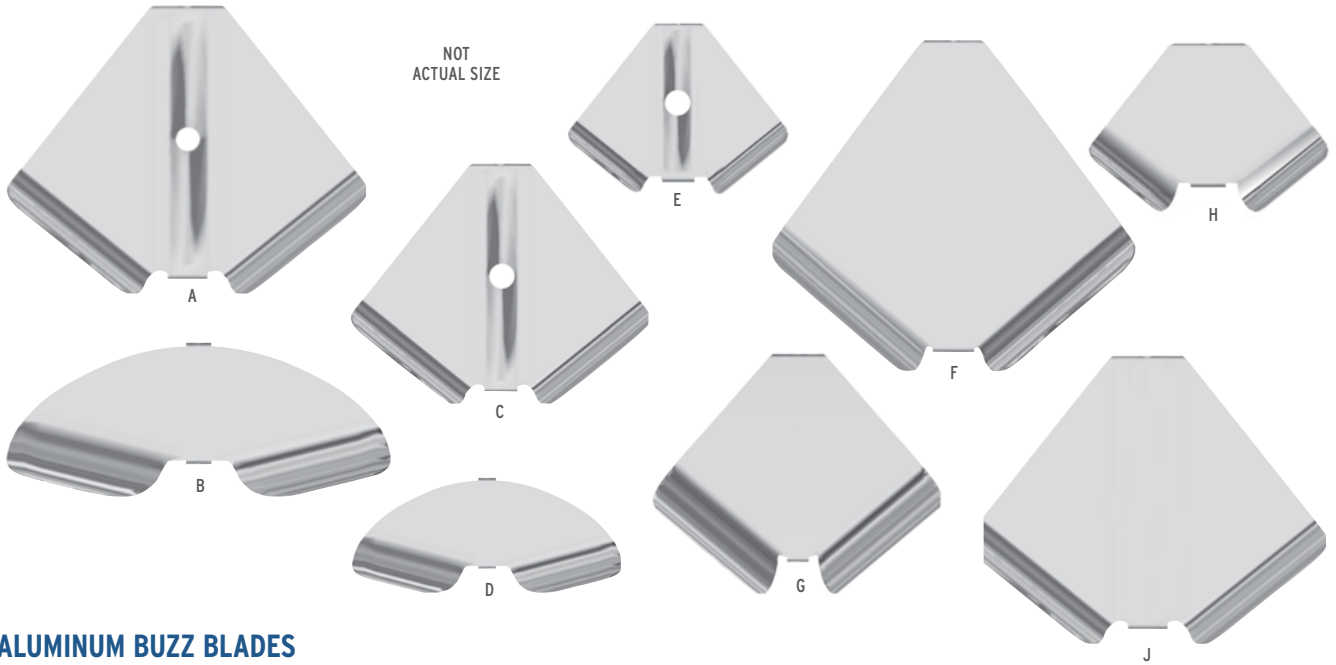

ALUMINUM BUZZ BLADES

NET PRICE PER THOUSAND
MINIMUM ORDER OF 100 SAME SIZE

STYLE	WIDTH	LENGTH	PRICE	RIGHT TURN CLOCKWISE	LEFT TURN COUNTER CLOCKWISE
A	2"	1 1/2"	$235.87	30-12-96	30-13-96
B	2"	5/8"	$213.41	30-22-96	30-23-96
C	1 5/8"	1 1/8"	$224.64	30-32-96	30-33-96
D	1 3/8"	7/16"	$202.18	30-42-96	30-43-96
E	1 1/4"	7/8"	$213.41	30-52-96	30-53-96
F	2"	1 5/8"	$235.87	30-62-96	30-63-96
G	1 5/8"	1 1/8"	$224.64	30-72-96	30-73-96
H	1 1/4"	7/8"	$213.41	30-82-96	30-83-96
J	2"	1 1/2"	$258.34	30-92-96	30-93-96

PAINTED BUZZ BLADES

NET PRICE PER THOUSAND
MINIMUM ORDER OF 100 SAME STYLE, SIZE AND COLOR

STYLE	PRICE	RED	BLUE	ORANGE	GREEN	CHARTREUSE	BLACK	PURPLE	WHITE
A Right Turn	$493.98	30-12-05	30-12-06	30-12-07	30-12-08	30-12-09	30-12-10	30-12-11	30-12-12
A Left Turn	$4494.97	30-13-05	30-13-06	30-13-07	30-13-08	30-13-09	30-13-10	30-13-11	30-13-12
B Right Turn	$446.60	30-22-05	30-22-06	30-22-07	30-22-08	30-22-09	30-22-10	30-22-11	30-22-12
B Left Turn	$446.60	30-23-05	30-23-06	30-23-07	30-23-08	30-23-09	30-23-10	30-23-11	30-23-12
C Right Turn	$470.48	30-32-05	30-32-06	30-32-07	30-32-08	30-32-09	30-32-10	30-32-11	30-32-12
C Left Turn	$470.48	30-33-05	30-33-06	30-33-07	30-33-08	30-33-09	30-33-10	30-33-11	30-33-12
D Right Turn	$433.68	30-42-05	30-42-06	30-42-07	30-42-08	30-42-09	30-42-10	30-42-11	30-42-12
D Left Turn	$433.68	30-43-05	30-43-06	30-43-07	30-43-08	30-43-09	30-43-10	30-43-11	30-43-12
E Right Turn	$448.43	30-52-05	30-52-06	30-52-07	30-52-08	30-52-09	30-52-10	30-52-11	30-52-12
E Left Turn	$448.43	30-53-05	30-53-06	30-53-07	30-53-08	30-53-09	30-53-10	30-53-11	30-53-12
F Right Turn	$475.73	30-62-05	30-62-06	30-62-07	30-62-08	30-62-09	30-62-10	30-62-11	30-62-12
F Left Turn	$475.73	30-63-05	30-63-06	30-63-07	30-63-08	30-63-09	30-63-10	30-63-11	30-63-12
G Right Turn	$469.93	30-72-05	30-72-06	30-72-07	30-72-08	30-72-09	30-72-10	30-72-11	30-72-12
G Left Turn	$469.93	30-73-05	30-73-06	30-73-07	30-73-08	30-73-09	30-73-10	30-73-11	30-73-12
H Right Turn	$452.54	30-82-05	30-82-06	30-82-07	30-82-08	30-82-09	30-82-10	30-82-11	30-82-12
H Left Turn	$452.54	30-83-05	30-83-06	30-83-07	30-83-08	30-83-09	30-83-10	30-83-11	30-83-12
J Right Turn	$458.66	30-92-05	30-92-06	30-92-07	30-92-08	30-92-09	30-92-10	30-92-11	30-92-12
J Left Turn	$458.66	30-93-05	30-93-06	30-93-07	30-93-08	30-93-09	30-93-10	30-93-11	30-93-12