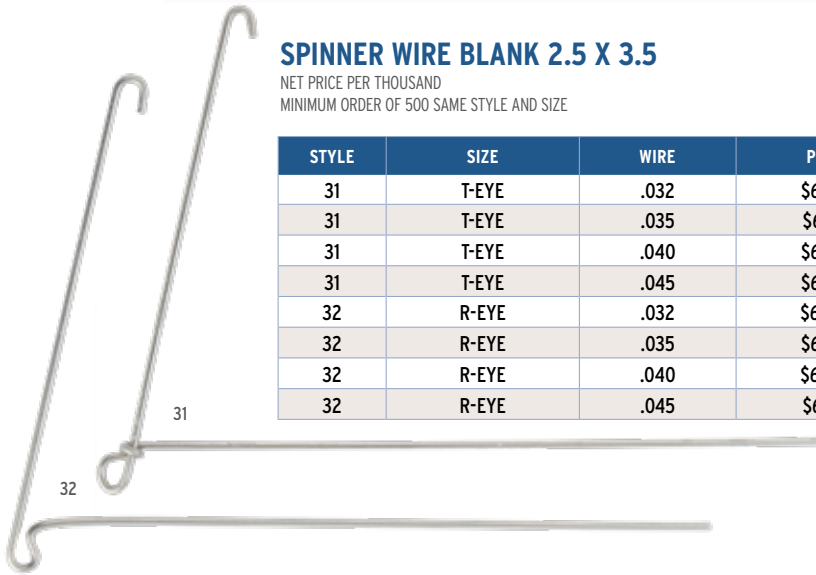

- Stainless Steel
- 2 3/4" long
- .024 wire diameter

PRICE	ORDER #
\$91.94	78-30-01

SPINNER WIRE BLANK 2.5 X 3.5

NET PRICE PER THOUSAND
MINIMUM ORDER OF 500 SAME STYLE AND SIZE

STYLE	SIZE	WIRE	PRICE	ORDER #
31	T-EYE	.032	\$62.92	79-32-31
31	T-EYE	.035	\$62.16	79-35-31
31	T-EYE	.040	\$62.92	79-40-31
31	T-EYE	.045	\$62.92	79-45-31
32	R-EYE	.032	\$65.05	80-32-32
32	R-EYE	.035	\$62.92	80-35-32
32	R-EYE	.040	\$65.05	80-40-32
32	R-EYE	.045	\$69.74	80-45-32