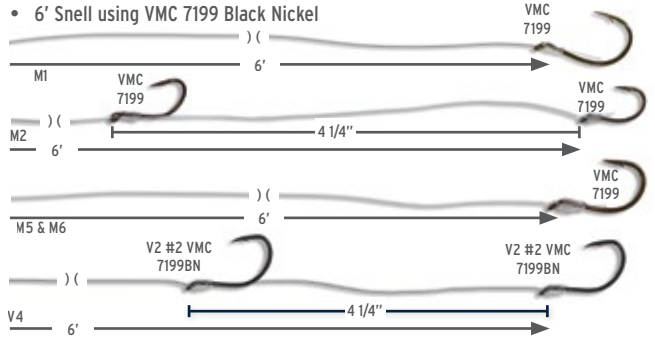

- VMC 7199 Red Hooks