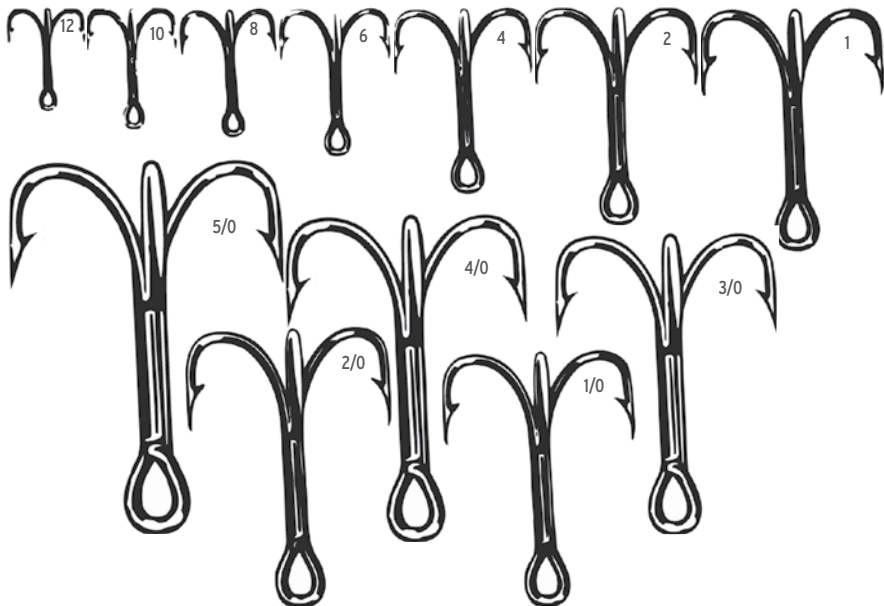

TREBLE HOOK

NET PRICE PER THOUSAND
MINIMUM ORDER OF 1000 SAME STYLE AND SIZE

- Curved point
- Regular shank
- Forged