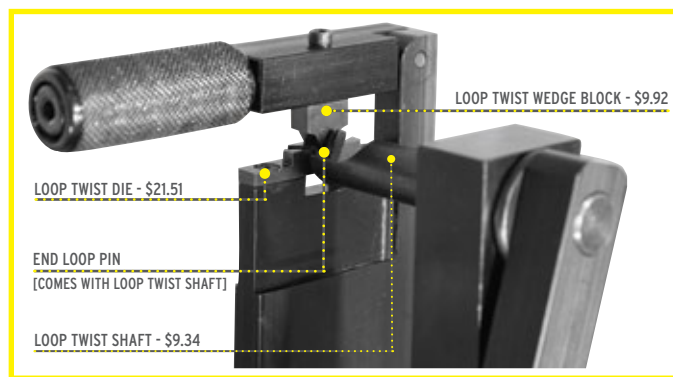

REPLACEMENT PARTS

NET PRICE PER EACH

NO DISCOUNT