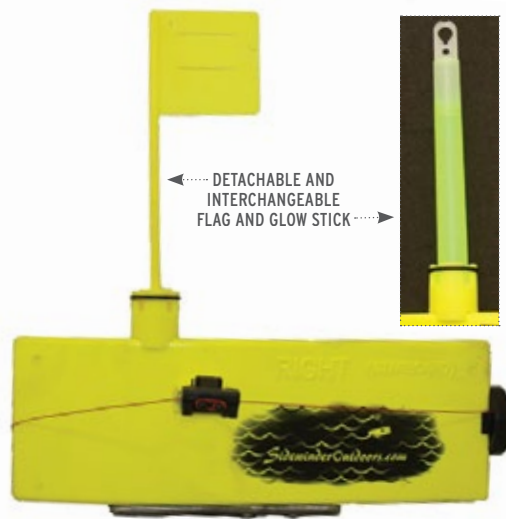

ADJUSTABLE LEAD BALLAST

"The difference between this board and others on the market is the low center of gravity. The board is constructed of a very light weight core with a durable outer shell. With a light weight board and heavy ballast, the board reacts faster to waves, cornering, etc., keeping it vertical more effectively, thus making it perform better. I have fished with this board, and compared to others on the market and found it to be a superior tracking board."

— Kevin Hagen

CONTACT US FOR DEALER PRICING

Planer boards are available through Hagen's or <http://sidwinderoutdoors.com>.

Gregg and James can be reached at <http://sidwinderoutdoors.com> should you have any questions concerning the board, or any trolling techniques.