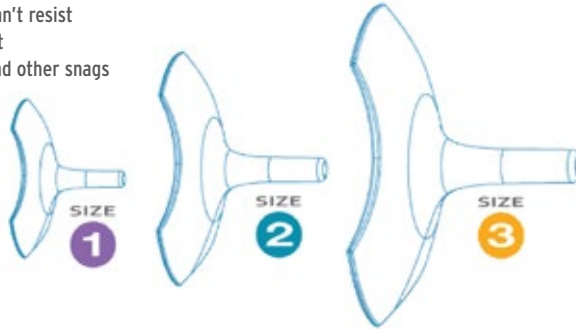

QUANTITY
DISCOUNT

1M TO 5M >> NET
5M TO 10M >> 5%
10M PLUS >> 10%

SEE PAGE 2
FOR DETAILS

WIGGLEFIN ACTION DISC

NET PRICE PER THOUSAND
MINIMUM ORDER 100 SAME COLOR

- Tie the WiggleFin disc onto your line or leader before you tie on your bait
- Creates "crank bait" action fish can't resist
- Adds "sonic" vibration to your bait
- Deflects hook away from weeds and other snags
- Won't twist line when trolled

SIZE	PRICE	CLEAR
1	$383.29	90-45-13N
2	$468.47	90-55-13N
3	$809.17	90-65-13N

WEED GUARDS

NET PRICE PER THOUSAND
MINIMUM ORDER OF 1000 PER SIZE

- 1/8" base
- 30 strands of .018 material
- 1 3/4" length

PRICE	PUMPKIN	BROWN	CLEAR	BLACK
$86.95	91-99-25	91-99-15	91-99-20	91-99-10

TROLLING FLY TUBES

NET PRICE PER THOUSAND
MINIMUM ORDER 100 SAME COLOR

PRICE	CLEAR	BLUE	PRICE	GLOW IN THE DARK
$135.20	54-60-12	54-60-06	$165.50	54-60-28

TEFLON PULL PINS

NET PRICE PER 1000
MINIMUM ORDER 100

- Release with ease and paint will not stick
- Reusable - time and time again

SIZE	PRICE	ORDER #
1/8 base	$195.65	91-99-50
5/32 base	$233.80	91-99-51

BOBBER STOPS

NET PRICE PER 1000 STRAWS
MINIMUM ORDER OF 100 STRAWS
NO DISCOUNT

- 1 knot per straw
- Beads sold separately

PRICE	ORDER #
$116.27	94-02-13

EARRING WIRES

NET PRICE PER SIXTY WIRES
MINIMUM ORDER OF SIXTY WIRES

PRICE	GOLD	SURGICAL STEEL
$7.65	99-50-01	99-50-03

RUBBER BOBBER STOPS

NET PRICE PER 100 RINGS
MINIMUM ORDER OF 50 RINGS
NO DISCOUNT

- 10 stops per ring*
- 6 stops per ring**

SIZE	LINE WT	PRICE	ORDER #
SS*	2-4 lb	$93.08	94-04-10
S**	4-8 lb	$55.85	94-08-10
M**	8-12 lb	$55.85	94-12-10
L*	12-16 lb	$93.08	94-16-10

KEY RINGS

NET PRICE PER HUNDRED
MINIMUM ORDER 50

SIZE	PRICE	GOLD	SILVER
32 mm	$28.13	99-32-01	99-32-03
20 mm	$19.58	99-20-01	99-20-03

JIG EYEBUSTER

NET PRICE PER HUNDRED
MINIMUM ORDER OF 10
NO DISCOUNT