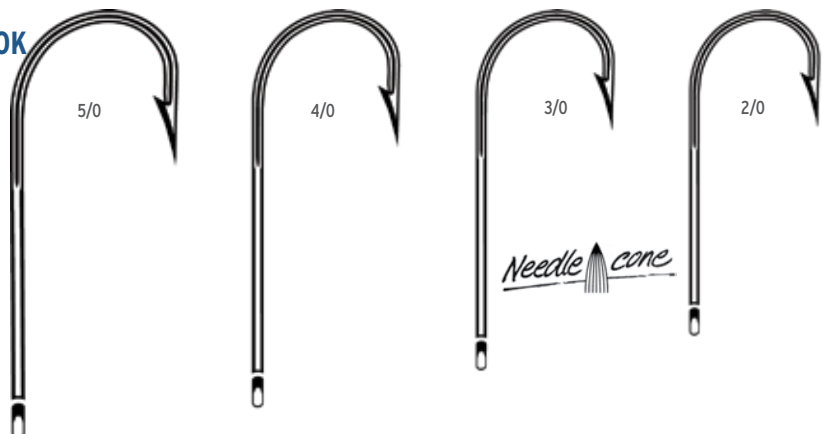

Needle cone

WIDE GAP HOOK

NET PRICE PER THOUSAND
MINIMUM ORDER OF 1000 SAME SIZE

- Turned up eye
- Available in bronze

SIZE	PRICE	ORDER #
6	\$56.76	17-06-80
4	\$56.76	17-04-80

SPORT CIRCLE HOOK

NET PRICE PER THOUSAND
MINIMUM ORDER OF 1000 SAME STYLE, SIZE AND COLOR