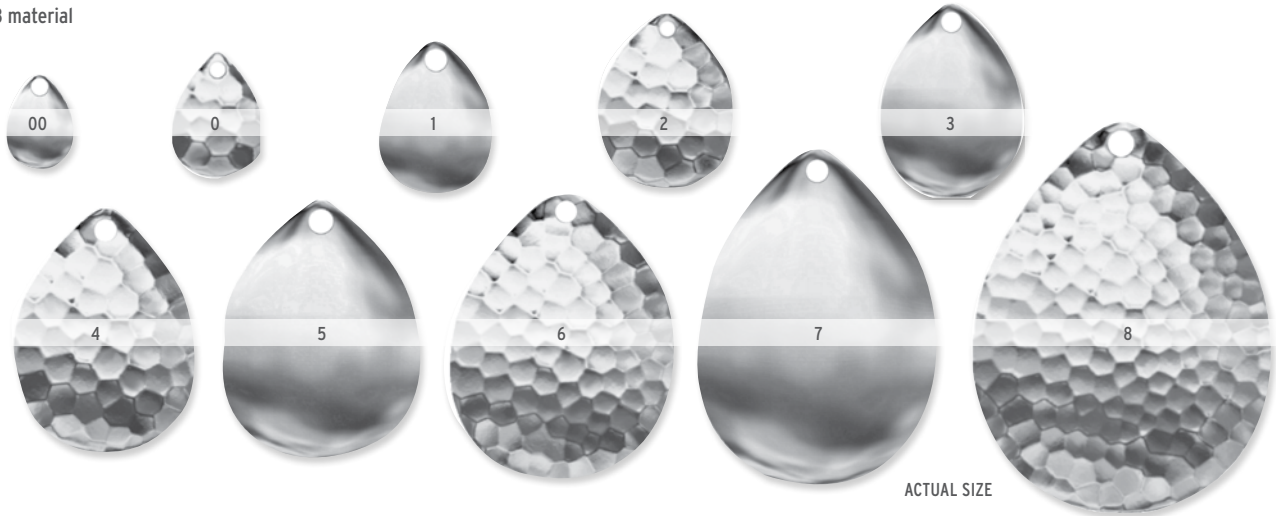

DAKOTA TROLLING SPOON

NET PRICE PER THOUSAND
 MINIMUM ORDER OF 100 SAME STYLE, SIZE AND COLOR
 .060 HEX STEEL MATERIAL

SIZE	WEIGHT	PRICE	FIRETIGER	RED/WHITE	WATERMELON	RAINBOW	TROUT	PINK SPLASH
00	.130 OZ	\$915.20	216-00-400	216-00-401	216-00-402	216-00-403	216-00-404	216-00-405

WICKED WITCH TROLLING SPOON

NET PRICE PER THOUSAND
 MINIMUM ORDER OF 100 SAME STYLE, SIZE AND COLOR
 .060 HEX STEEL MATERIAL

SIZE	WEIGHT	PRICE	FIRETIGER	RED/WHITE	WATERMELON	RAINBOW	TROUT	PINK SPLASH
2	.280 OZ	\$915.20	255-02-400	255-02-401	255-02-402	255-02-403	255-02-404	255-02-405

COLORADO BLADE

ACTUAL SIZE CHART

.018 material

COLORADO

The Colorado blade is a teardrop shape. It is wider than an Indiana blade, giving it a slower rotation speed. These are highly used blades as they rotate over an ideal speed range, offer great vibration and sufficient light and color flash.