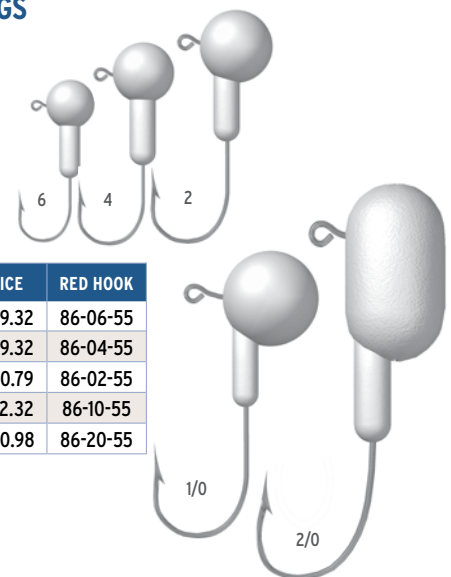

UNPAINTED FLOATING JIGS

NET PRICE PER THOUSAND
MINIMUM ORDER OF 500 SAME SIZE

Mustad
32755BR

SIZE	PRICE	BRONZE HOOK	PRICE	RED HOOK
6	$200.66	86-06-13	$229.32	86-06-55
4	$200.66	86-04-13	$229.32	86-04-55
2	$222.18	86-02-13	$250.79	86-02-55
1/0	$243.65	86-10-13	$272.32	86-10-55
2/0	$272.32	86-20-13	$300.98	86-20-55