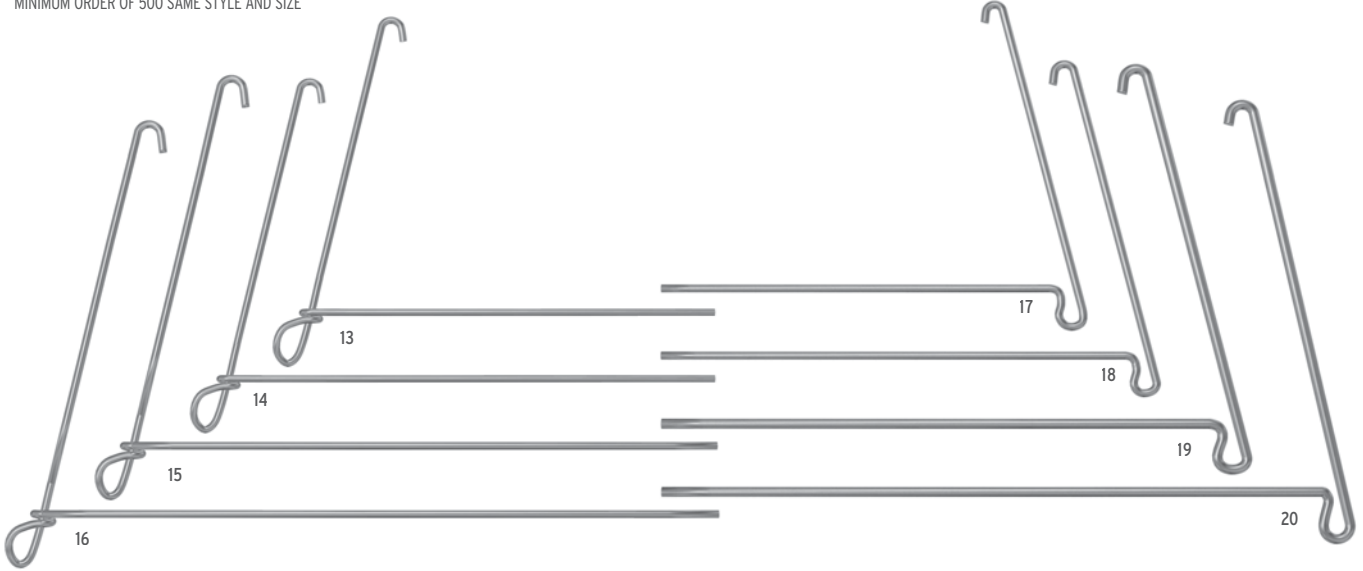

SPINNER WIRE FORMS

NET PRICE PER THOUSAND
MINIMUM ORDER OF 500 SAME STYLE AND SIZE

STYLE	SIZE	WIRE	PRICE	ORDER #
13	1/8 oz	.035	$57.45	79-18-13
14	1/4 oz	.032	$57.45	79-18-14
14	1/4 oz	.035	$57.45	79-14-14
15	3/8 oz	.035	$57.45	79-35-15
15	3/8 oz	.040	$59.39	79-38-15
16	1/2 oz	.035	$57.45	79-35-16
16	1/2 oz	.040	$59.39	79-12-16
16	1/2 oz	.045	$63.68	79-12-45
17	1/8 oz	.032	$56.75	80-32-17
17	1/8 oz	.035	$57.45	80-18-17
18	1/4 oz	.032	$56.75	80-32-18
18	1/4 oz	.035	$57.45	80-14-18
18	1/4 oz	.045	$63.68	80-14-45
19	3/8 oz	.030	$56.75	80-30-19
19	3/8 oz	.032	$56.75	80-32-19
19	3/8 oz	.035	$57.45	80-35-19
19	3/8 oz	.040	$59.39	80-38-19
19	3/8 oz	.045	$63.38	80-45-19
20	1/2 oz	.030	$56.75	80-30-20
20	1/2 oz	.032	$56.75	80-32-20
20	1/2 oz	.035	$57.45	80-35-20
20	1/2 oz	.040	$59.39	80-12-20
20	1/2 oz	0.45	$63.68	80-45-20