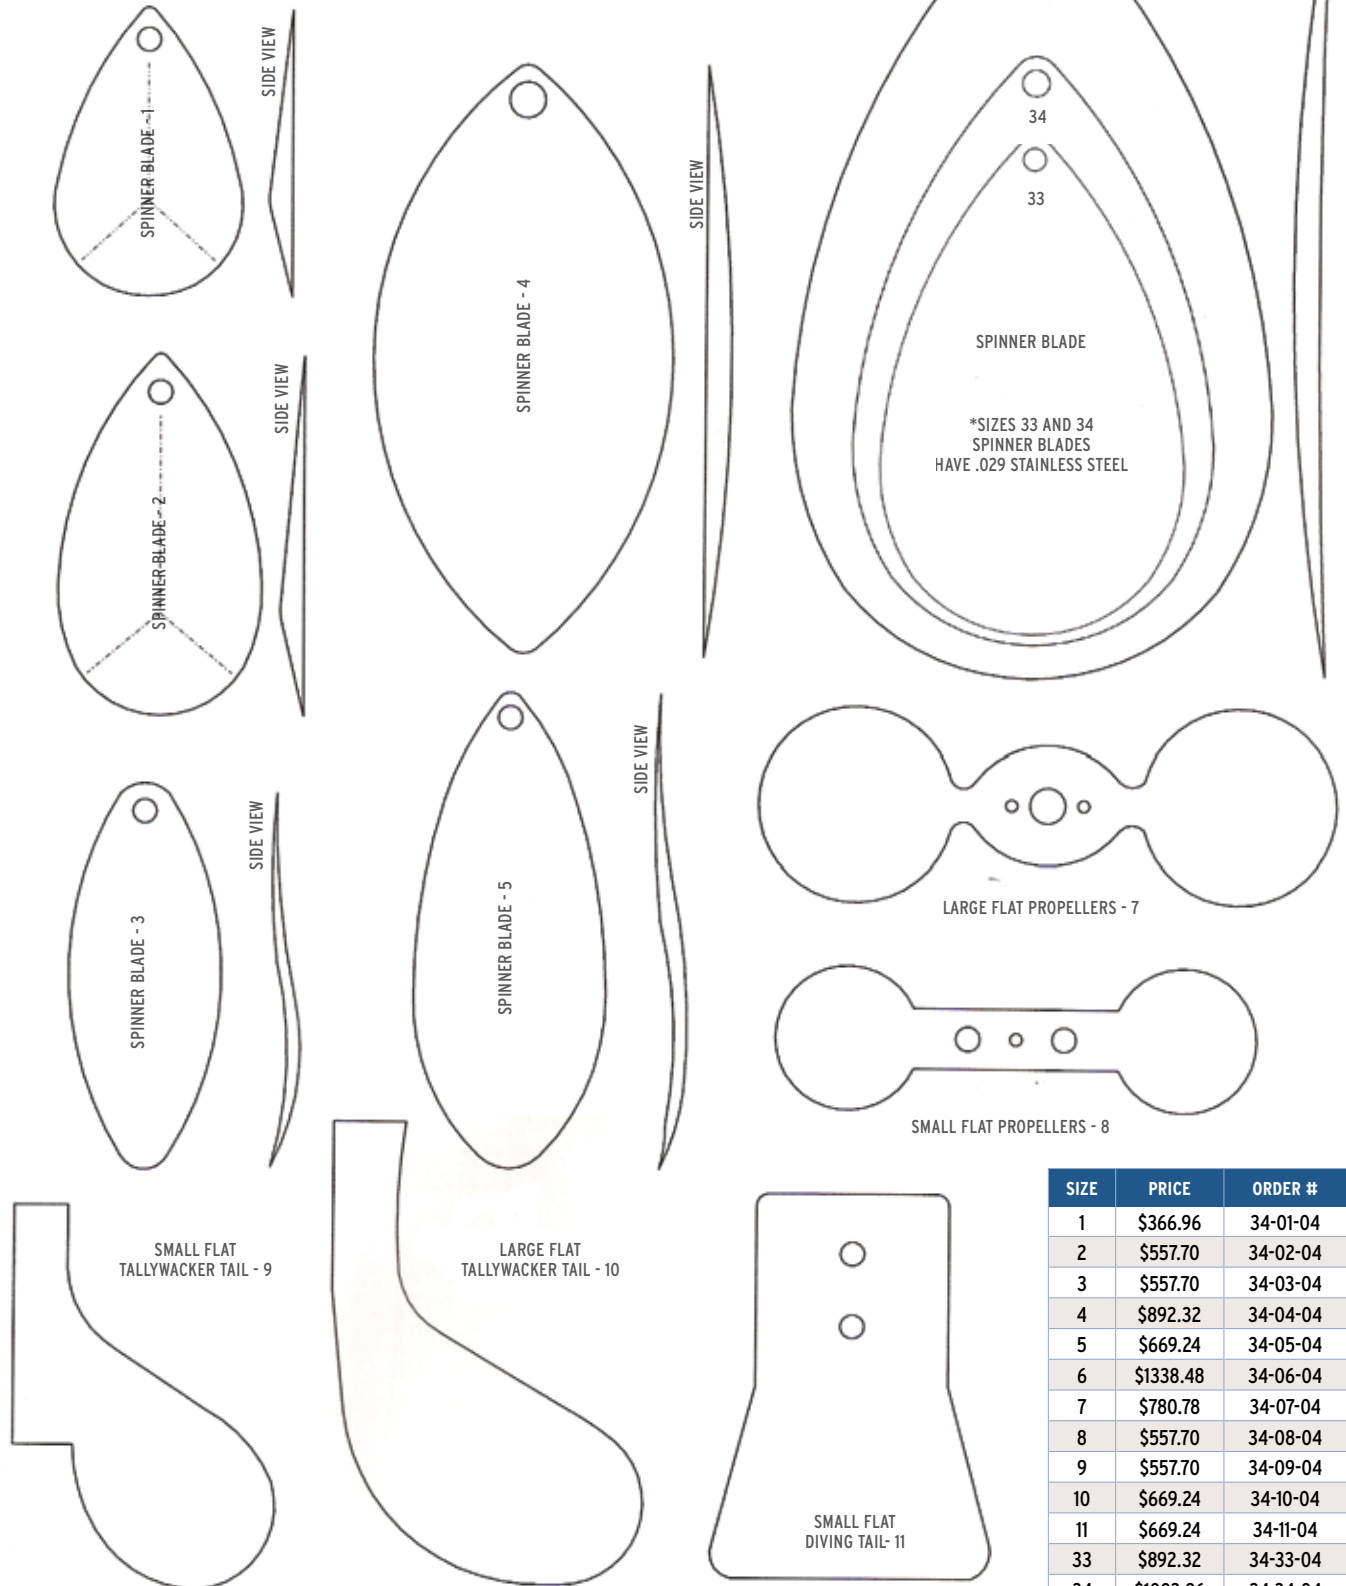

STAINLESS STEEL BLADES

NET PRICE PER THOUSAND
MINIMUM ORDER OF 100 SAME STYLE
.024 stainless steel (*except where noted)

SIZE	PRICE	ORDER #
1	$366.96	34-01-04
2	$557.70	34-02-04
3	$557.70	34-03-04
4	$892.32	34-04-04
5	$669.24	34-05-04
6	$1338.48	34-06-04
7	$780.78	34-07-04
8	$557.70	34-08-04
9	$557.70	34-09-04
10	$669.24	34-10-04
11	$669.24	34-11-04
33	$892.32	34-33-04
34	$1003.86	34-34-04