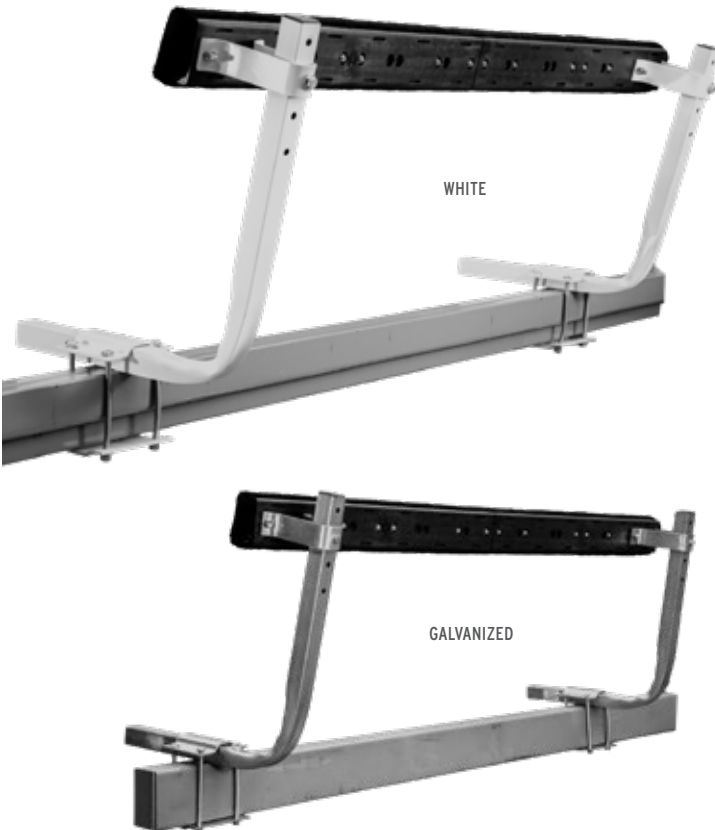

MID-SIZE BUNK GUIDE-ON

PRICE PER PAIR

- Fits 14 ft. to 17 ft. fishing boats
- Made with strong, durable injection molded composite material
- The two piece design makes changing worn carpet easier
- Carpeted 5' L x 2" D bunks won't scratch the boat finish
- 12 1/2" rise keeps bunks positioned lower on boat
- 5" adjustment on each side
- All zinc plated hardware included
- Made in the USA
- Colors: White or black

COLOR	PRICE	ORDER #
White	$124.79	MR85-10
Black	$124.79	MR85-30

STANDARD BUNK GUIDE-ON

PRICE PER PAIR

- Made with strong, durable injection molded composite material
- The two piece design makes changing worn carpet easier
- Carpeted 5' L x 2" D bunks won't scratch the boat finish
- Frame is heavy-gauge 1 1/2" square steel tubing
- Adjusts as far as 6" on each side
- Mounting bracket adjusts to fit a trailer frame to 2"W x 5"H on each side
- All zinc plated hardware included
- Made in the USA
- Colors: White, black or galvanized

COLOR	PRICE	ORDER #
White	$171.59	MR80-10
Galvanized	$171.59	MR80-20
Black	$171.59	MR80-30