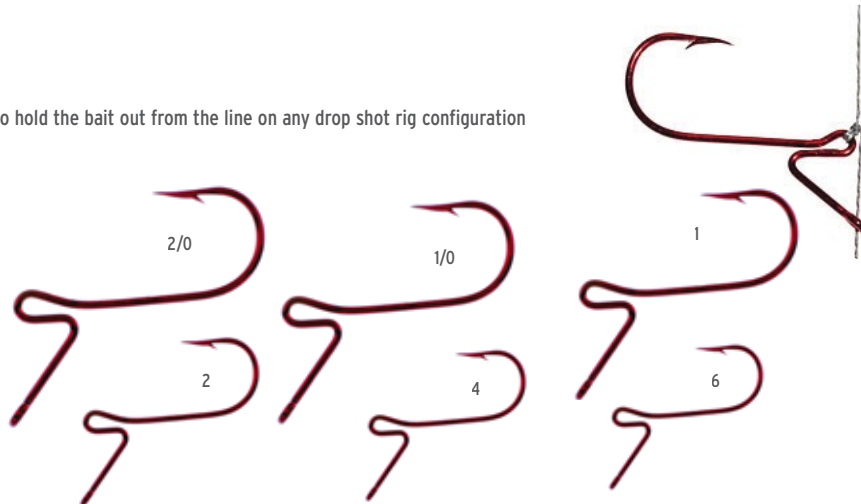

STANDOUT LEVER ACTION FISH HOOK

NET PRICE PER HUNDRED
MINIMUM ORDER OF 100 SAME STYLE, SIZE AND COLOR

- Uniquely designed fishing hooks developed specifically to hold the bait out from the line on any drop shot rig configuration
- A palomar knot is recommended
- Round bend

Daiichi
RED
3000

Daiichi
BLACK NICKEL
3000

SIZE	PRICE	3000	3000
6	$22.26	19-06-30	19-06-31
4	$22.26	19-04-30	19-04-31
2	$22.26	19-02-30	19-02-31
1	$22.26	19-01-30	19-01-31
1/0	$22.67	19-10-30	N/A
2/0	$23.50	19-20-30	N/A