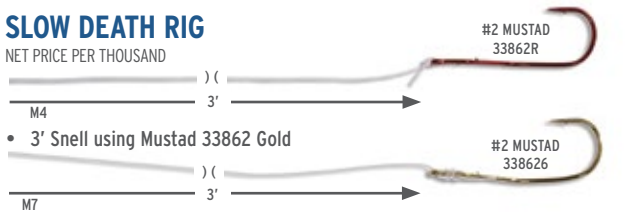

SLOW DEATH RIG

NET PRICE PER THOUSAND

- 3' Snell using Mustad 33862 Gold

STYLE	HOOK SIZE	HOOK COLOR	TEST	PRICE	ORDER #
M4	2	RED	10#	\$399.62	15-10-04
M7	2	GOLD	10#	\$399.62	15-10-06

QUICK CHANGE RIG

NET PRICE PER THOUSAND