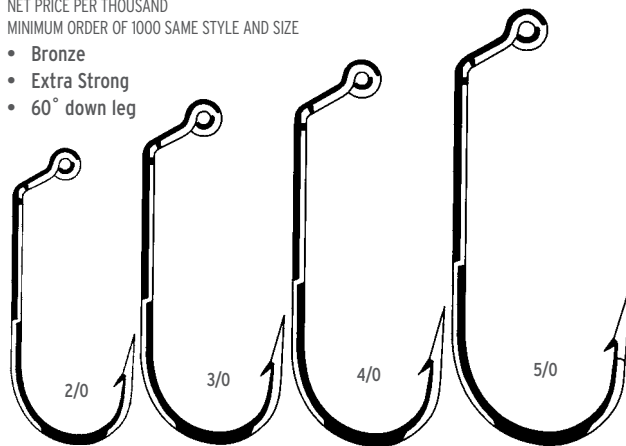

FLIPPIN' JIG HOOKS

NET PRICE PER THOUSAND
MINIMUM ORDER OF 1000 SAME STYLE AND SIZE

- Bronze
- Extra Strong
- 60° down leg

EAGLE CLAW®
BRONZE
730

SIZE	PRICE	ORDER #
2/0	\$49.84	16-20-73
3/0	\$60.92	16-30-73
4/0	\$72.02	16-40-73
5/0	\$83.10	16-50-73