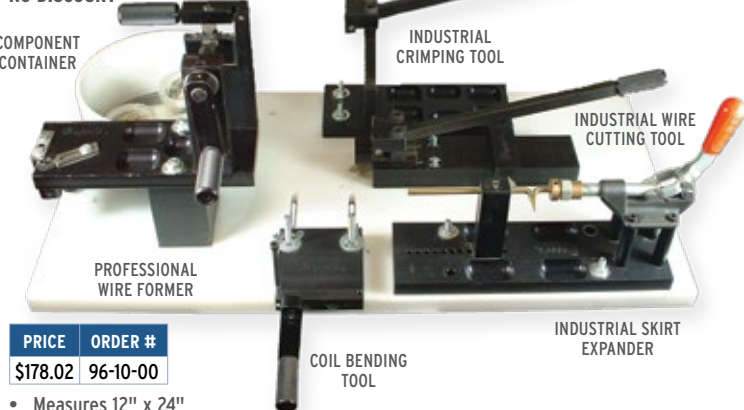

NO DISCOUNT

WIRE TOOL TABLE

NET PRICE PER EACH

NO DISCOUNT

COMPONENT CONTAINER

- Measures 12" x 24"
- Constructed from high density polpropylene
- Tables comes with pre-drilled holes, all mounting hardware, wire spool container and four screw top jars for all your most common components
- Designed to hold each of Hagen's wire forming tools in an organized fashion
- TOOLS NOT INCLUDED