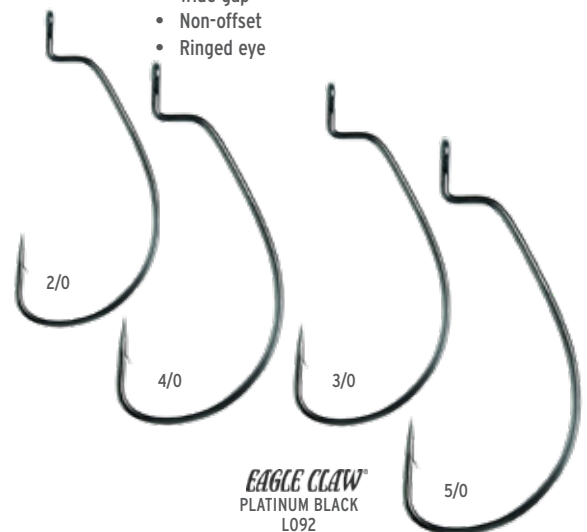

EAGLE CLAW®
BRONZE
080

SIZE	PRICE	ORDER #
8	\$41.73	16-08-80
6	\$41.73	16-06-80
4	\$41.73	16-04-80
2	\$41.73	16-02-80

WIDE GAP WORM HOOK

NET PRICE PER THOUSAND
MINIMUM ORDER OF 1000 SAME STYLE AND SIZE

- Wide gap
- Non-offset
- Ringed eye