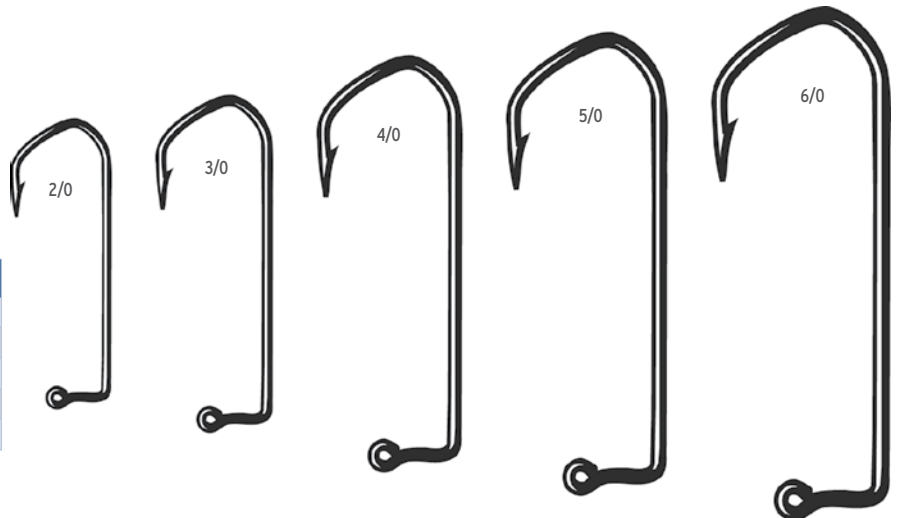

NEEDLE CONE BARBARIAN JIG HOOK

NET PRICE PER THOUSAND
MINIMUM ORDER OF 1000 SAME STYLE, SIZE AND COLOR

- Available in black or red
- Vanadium™

VMC
BLACK
7150BK

VMC
RED
7150TR

SIZE	PRICE	ORDER #	PRICE	ORDER #
2/0	\$131.39	17-20-71	\$135.53	17-20-72
3/0	\$144.22	17-30-71	\$148.68	17-30-72
4/0	\$175.42	17-40-71	\$181.65	17-40-72
5/0	\$203.73	17-50-71	\$211.28	17-50-72
6/0	\$240.17	17-60-71	\$249.05	17-60-72