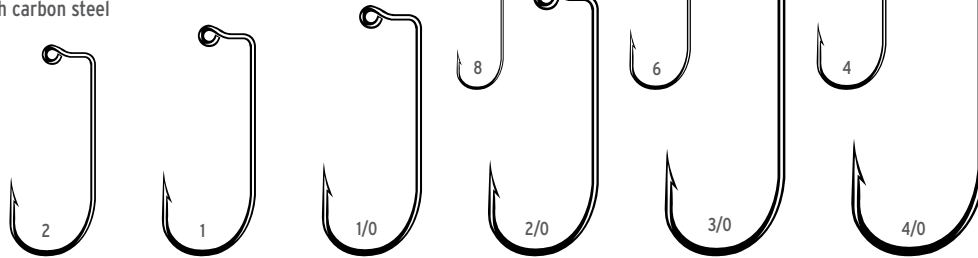

90 DEGREE ABERDEEN JIG

NET PRICE PER THOUSAND
MINIMUM ORDER OF 1000 SAME STYLE AND SIZE

- Fits mold using Mustad 32746NP
- 90° bend
- Flat eye jig
- High carbon steel