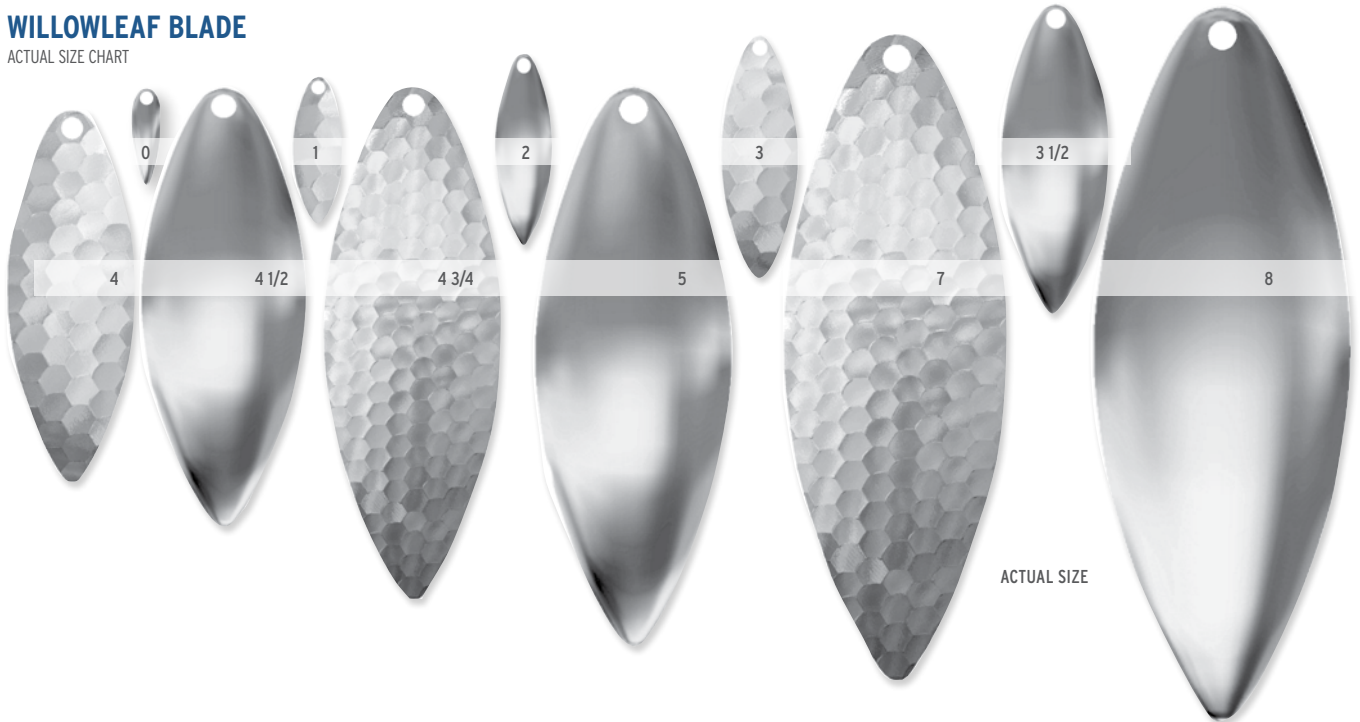

PROPELLER BLADES

Propeller blades spin rapidly at the slightest movement with a unique double flash. Propeller blades work well on crawler harnesses, spinners and plugs. These blades do not require a clevis.

SOLID PAINT ON BOTH FRONT AND BACK

FOIL PROPELLER BLADES

NET PRICE PER THOUSAND
MINIMUM ORDER OF 100 SAME STYLE, SIZE AND COLOR

SIZE	PRICE	SILVER	RED	BLUE	CHARTREUSE	PURPLE	ORANGE	PINK
1	\$248.40	125-01-206	125-01-215	125-01-216	125-01-218	125-01-326	125-01-227	125-01-228
2	\$255.15	125-02-206	125-02-215	125-02-216	125-02-218	125-02-326	125-02-227	125-02-228
3	\$276.07	125-03-206	125-03-215	125-03-216	125-03-218	125-03-326	125-03-227	125-03-228
4	\$322.06	125-04-206	125-04-215	125-04-216	125-04-218	125-04-326	125-04-227	125-04-228

NEED TO ORDER LESS THAN MINIMUM? | JUST ADD A \$1 PER ITEM UNDER MINIMUM TO YOUR ORDER | SEE PAGE 2 FOR DETAILS

WILLOWLEAF BLADE

WILLOWLEAF BLADE

ACTUAL SIZE CHART

WILLOWLEAF

The Willowleaf Blades are more narrow and are pointed at each end. It is made to move through the water with little resistance. They rotate quickly but require higher speeds to do so compared to the other blades of similar size.