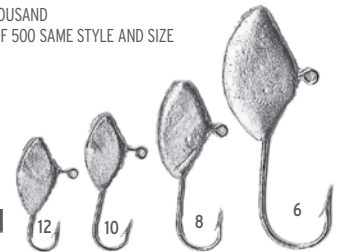

SUNFISH JIGS

NET PRICE PER THOUSAND
MINIMUM ORDER OF 500 SAME STYLE AND SIZE

- Gold hook

Mustad
32755

OZ	HOOK SIZE	PRICE	UNPAINTED LEAD	PRICE	NICKEL PLATED
3/64	6	$213.93	87-06-35	$404.53	87-06-35N
1/32	8	$213.93	87-08-35	$404.53	87-08-35N
1/50	10	$213.93	87-00-35	$404.53	87-00-35N
1/64	12	$213.93	87-12-35	$404.53	87-12-35N